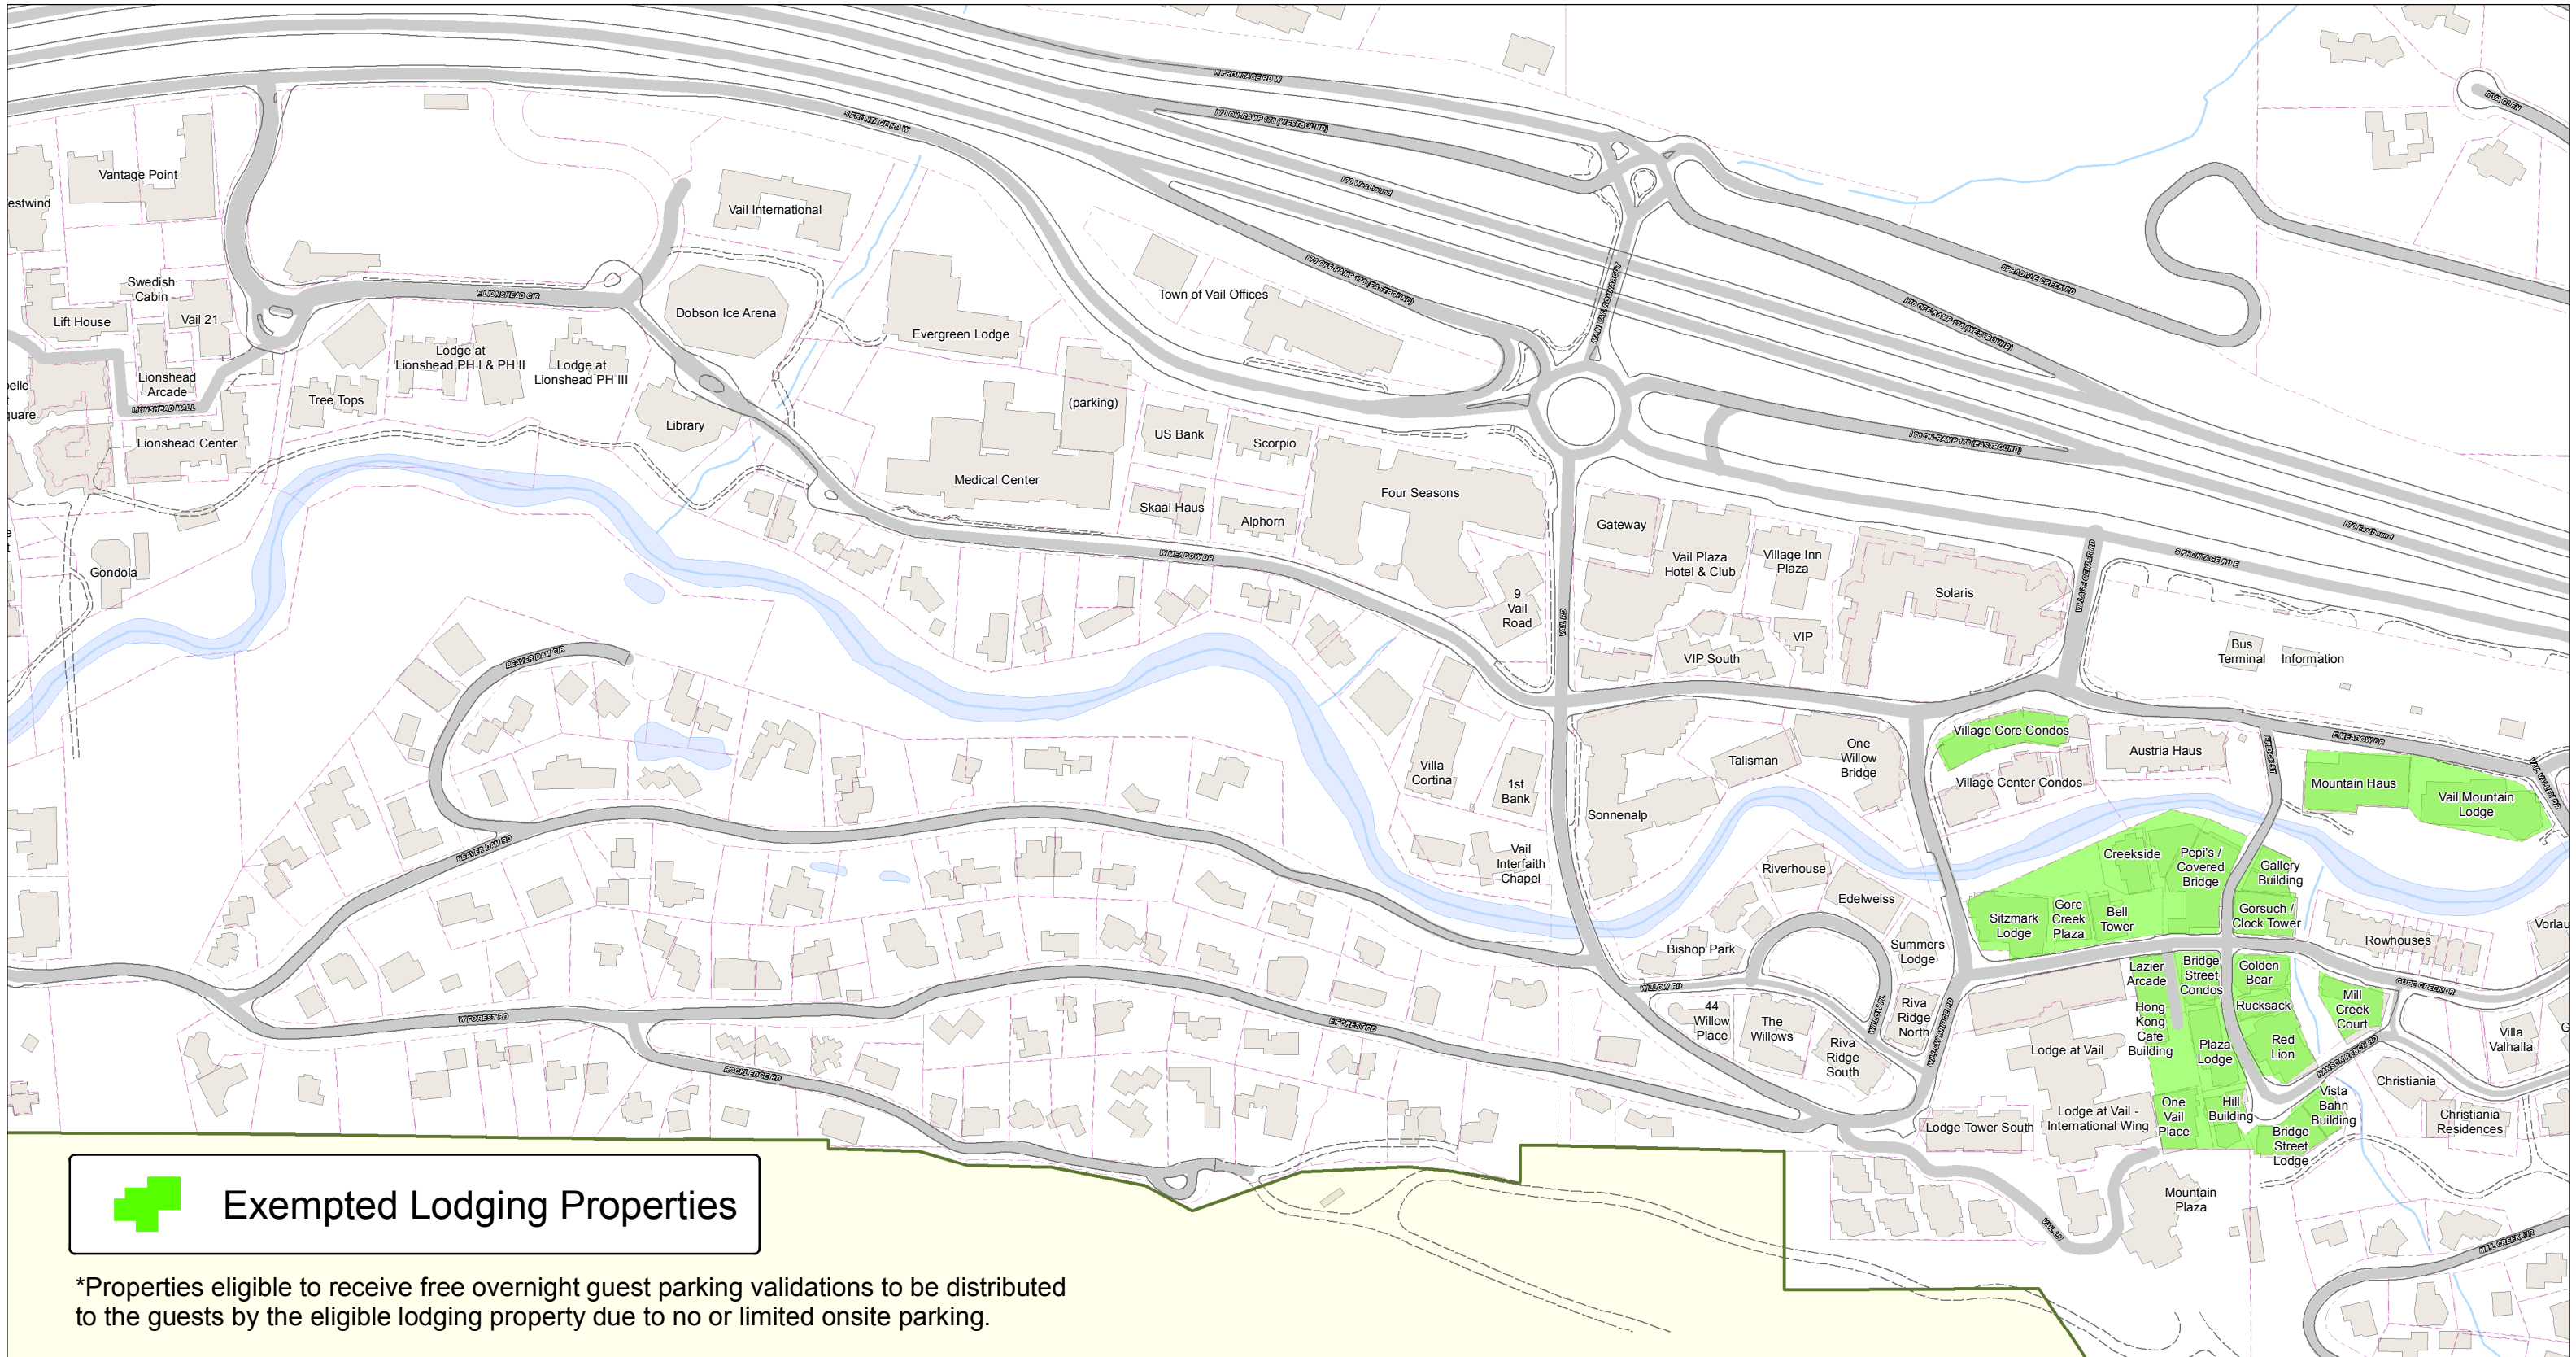

# Exempted Lodging Parking Map - Summer 2021

This map was created by the Town of Vail GIS Team. Use of this map should be for general purposes only. The Town of Vail does not warrant the accuracy of the information contained herein. (where shown, parcel line work is approximate)

Last Modified: April 7, 2021