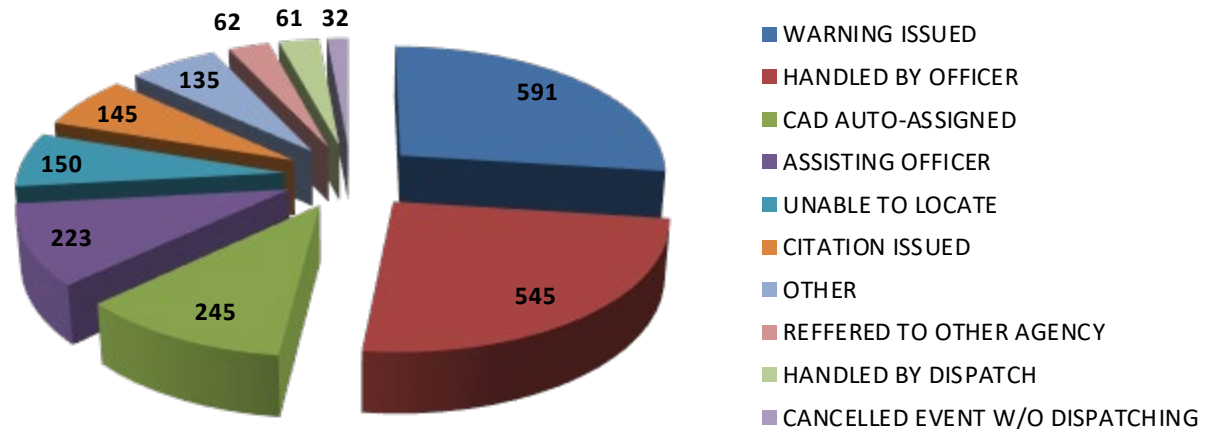

Dispositions for Traffic Calls for Service in Vail: January - May 2021

Disclaimer: To best depict law enforcement activity and to provide meaningful data to police personnel and the community, the Vail Police Department strives to provide accurate and up-to-date information using a variety of sources. Although the data has been produced and processed from Vail Police Department systems believed to be reliable, no warranty, expressed or implied, is made regarding accuracy, adequacy, completeness, legality or reliability of any information.