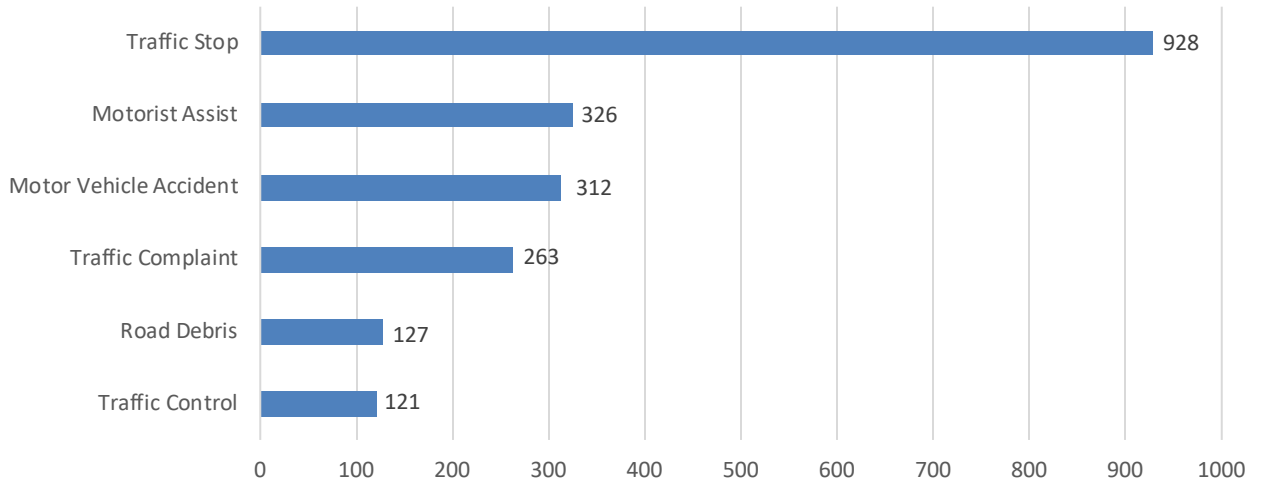

Motor Vehicle Crashes*

Year	Crashes	Year	Crashes
2021 Jan-July	206	2021 Jan-July	928
2020	375	2020	2,119
2019	442	2019	2,381
2018	389	2018	1,868

Traffic Stops

Traffic Citations

Year	Citations	Year	Citations
2021 Jan-July	474	2021 Jan-July	574
2020	873	2020	1,237
2019	989	2019	1,390
2018	929	2018	925

Traffic Warnings

The data listed in the four tables above represent crash data and traffic enforcement actions for all roads in Vail.

* Some crashes are "gone on arrival or referred to another agency."

Top Traffic Calls for Service in Vail: January - July 2021