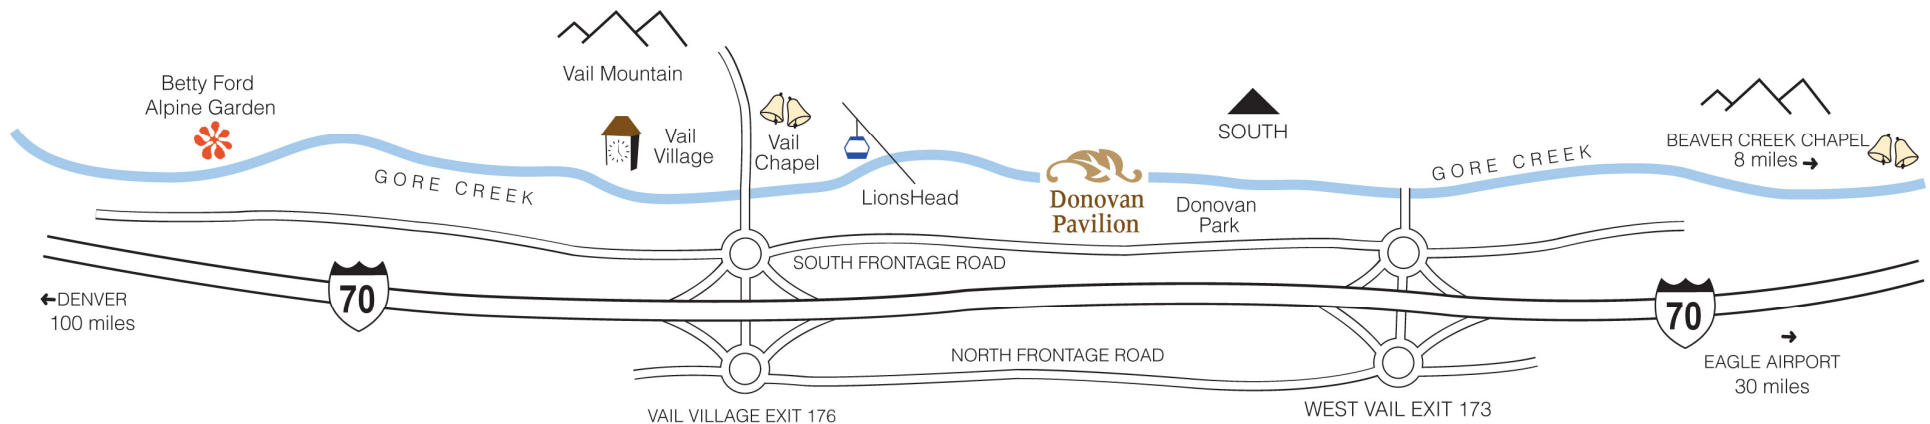

# Donovan Pavilion

## VAIL

### Directions from Westbound I-70:

Exit off I-70 at exit 176 (main Vail exit), follow through the roundabout under the interstate and head right (west) on the south Frontage Road. Continue west approximately 1.7 miles. You will pass the Cascade Resort on the left, and the Pavilion entrance is the next entrance.

### Directions from Eastbound I-70:

Exit off I-70 at exit 173 (West Vail exit), follow through the roundabout and head right (east) on the south Frontage Road. Continue west approximately 1.5 miles. You will pass the Donovan Park on the right, and the Pavilion entrance is the next entrance.