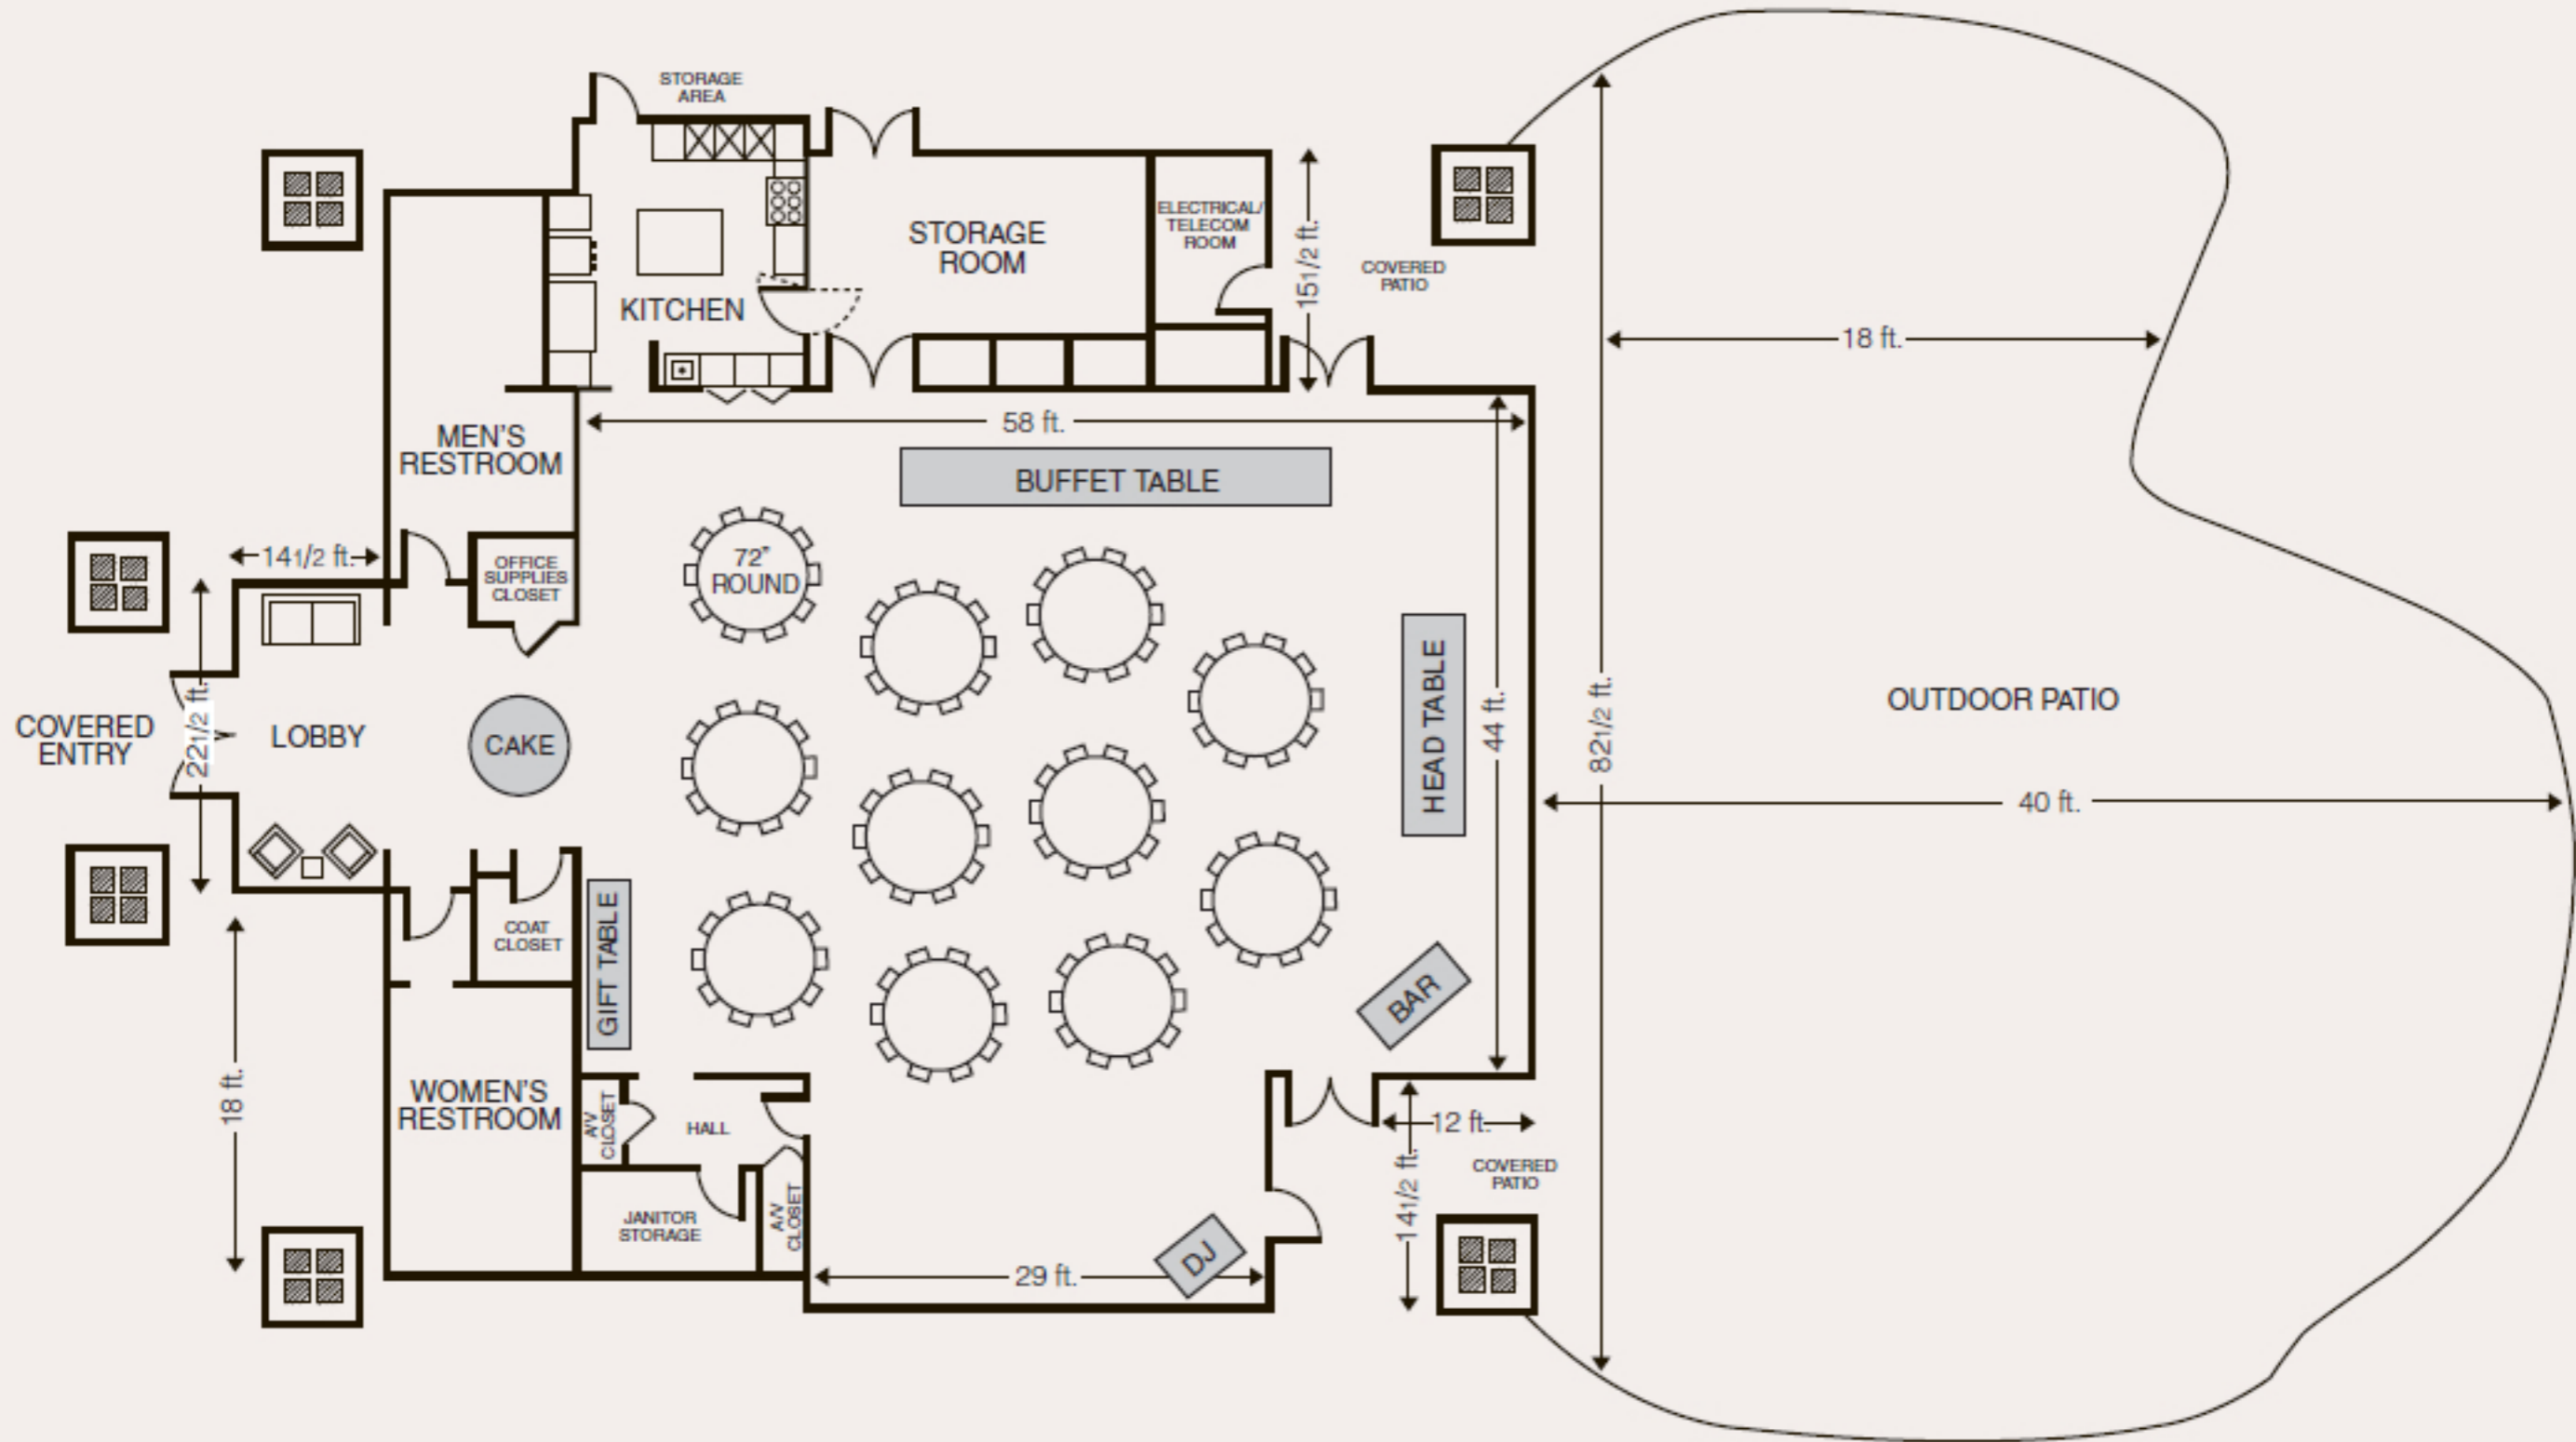

Typical layout 100-149 guests

Donovan Pavilion
VAIL