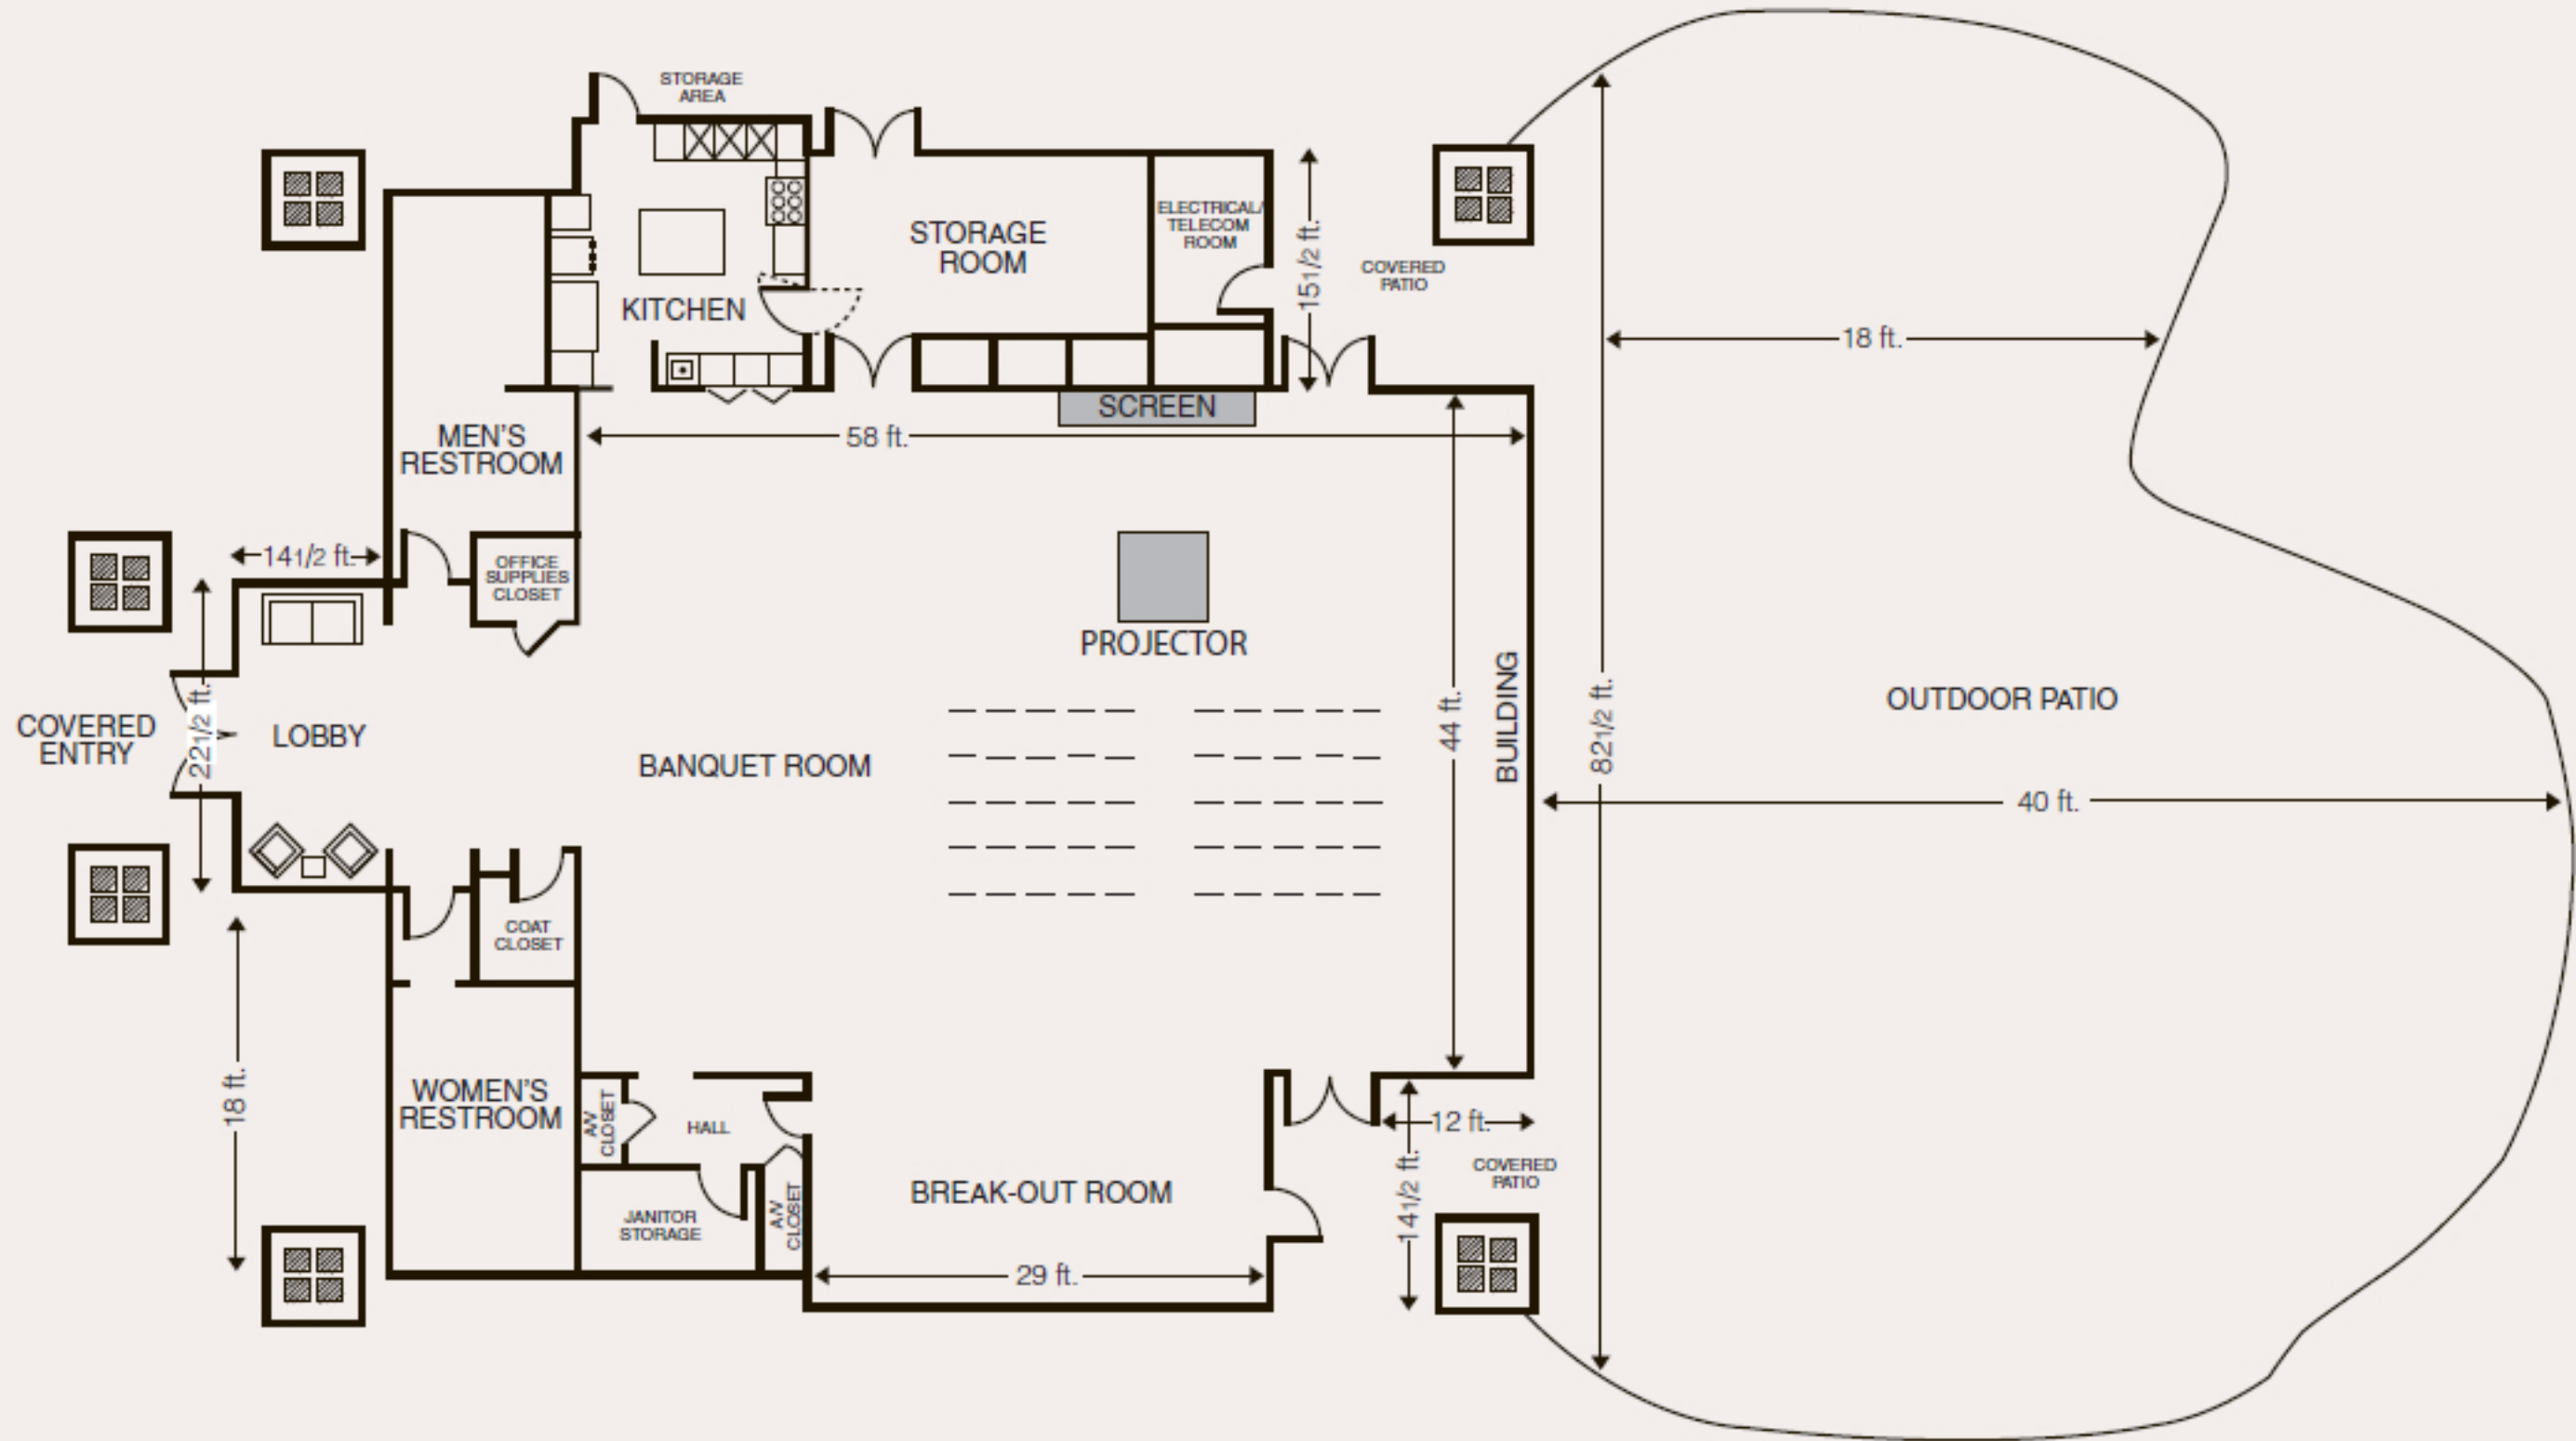

Typical layout up to 50 guests

Donovan Pavilion
VAIL