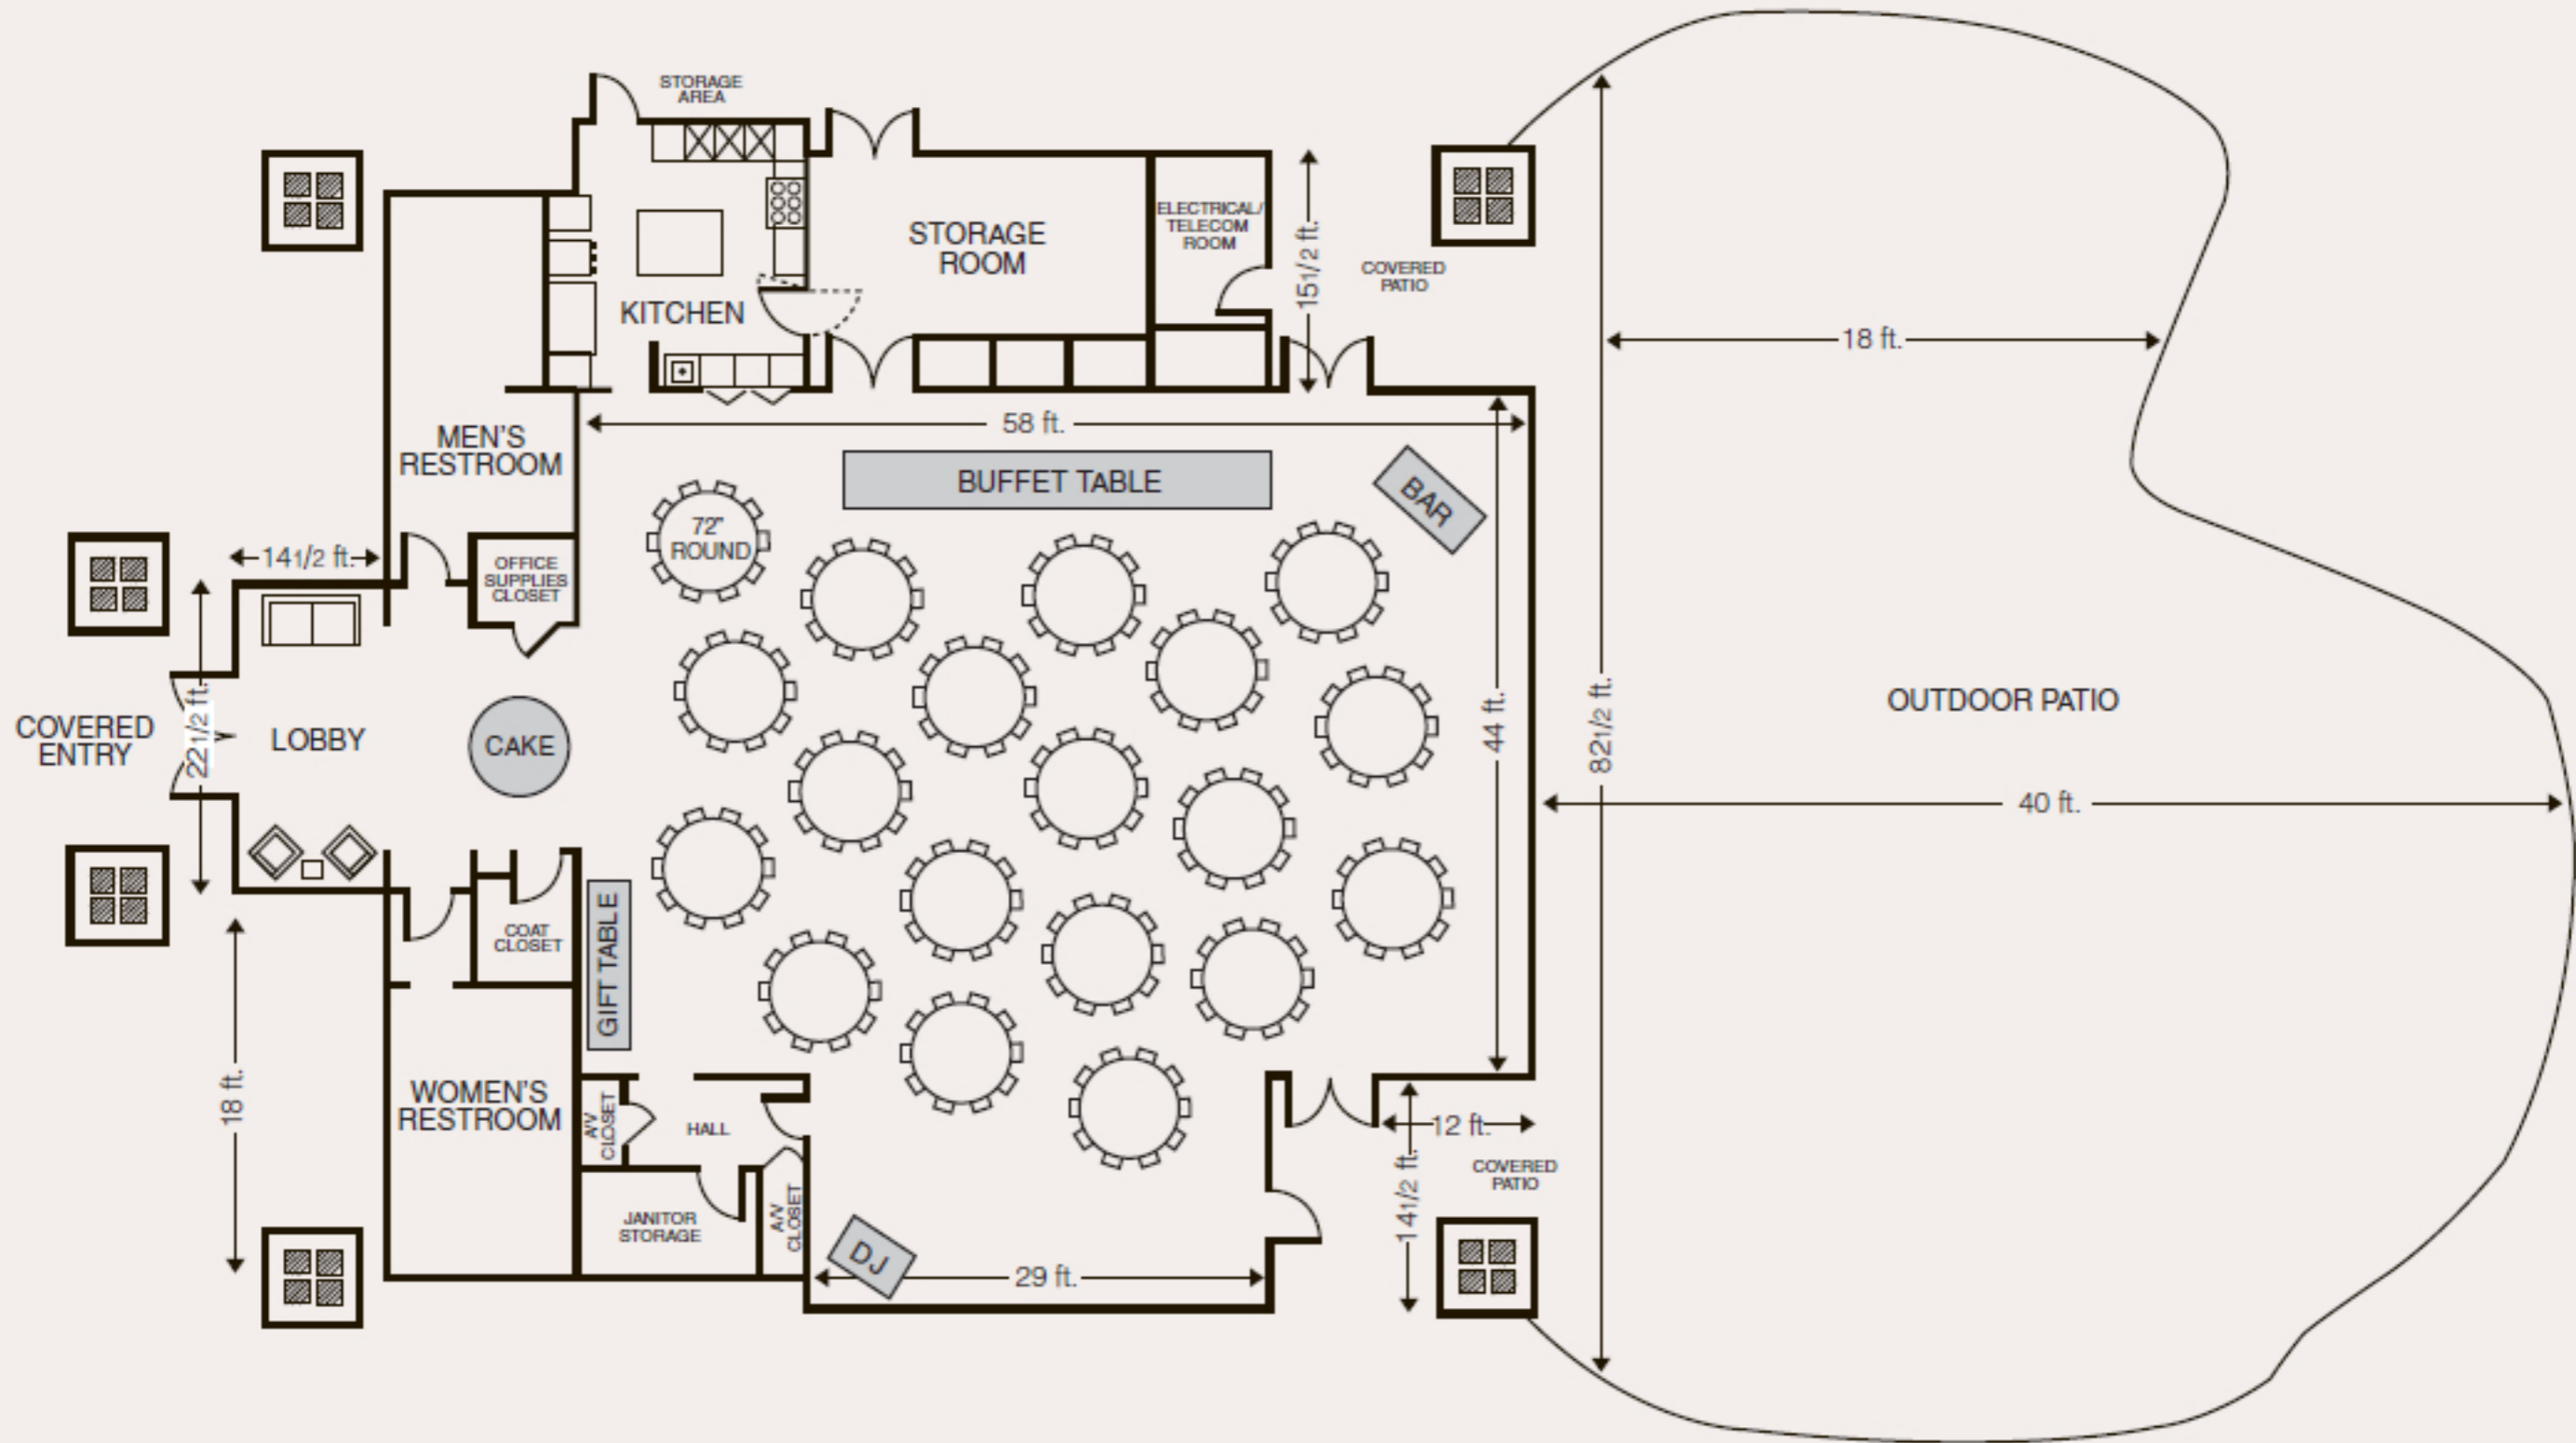

Typical layout up to 50 guests

Donovan Pavilion
VAIL

Typical layout 51-99 guests

Donovan Pavilion
VAIL

Typical layout 100-149 guests

Donovan Pavilion
V A I L

Typical layout 150-199 guests

Donovan Pavilion
V A I L

Typical layout more than 200 guests

Donovan Pavilion
V A I L

 *Typical layout outdoor patio*

Donovan Pavilion
V A I L