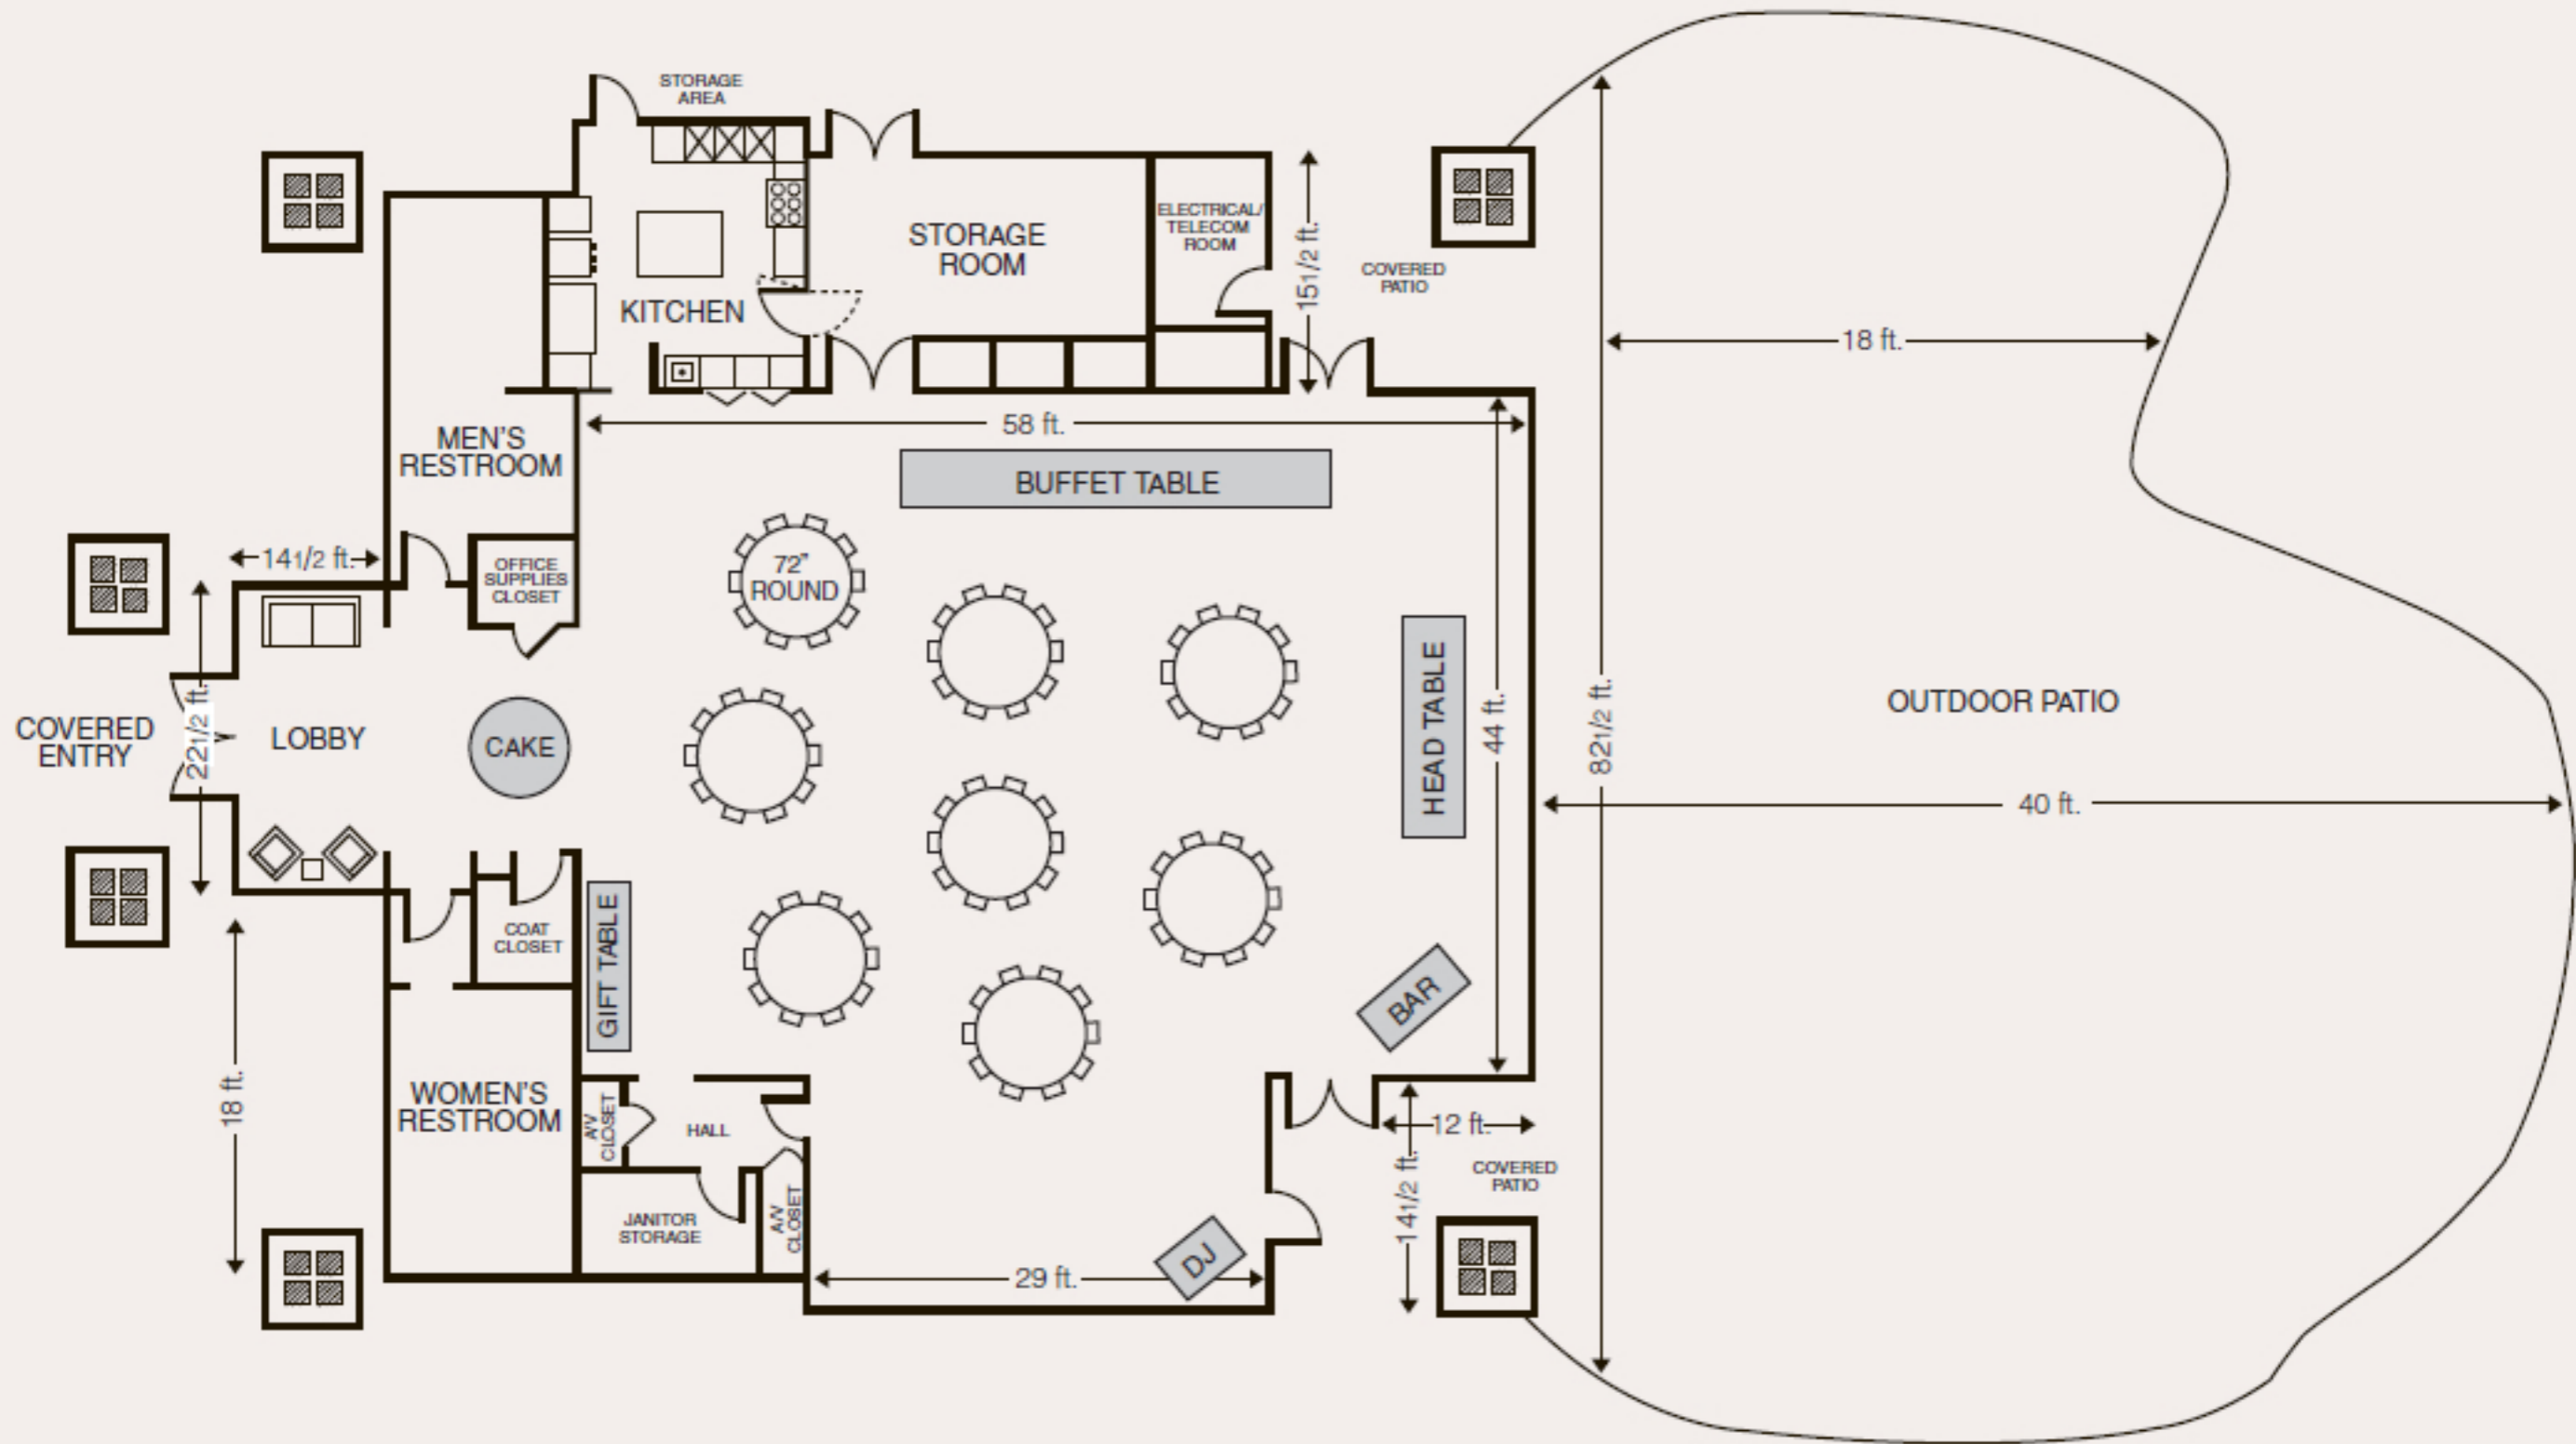

Typical layout up to 50 guests

Donovan Pavilion
VAIL

Typical layout 51-99 guests

Donovan Pavilion
VAIL

Typical layout 100-149 guests

Donovan Pavilion
V A I L

Typical layout 150-199 guests

Donovan Pavilion
V A I L

Typical layout more than 200 guests

Donovan Pavilion
V A I L

 *Typical layout outdoor patio*

Donovan Pavilion
V A I L