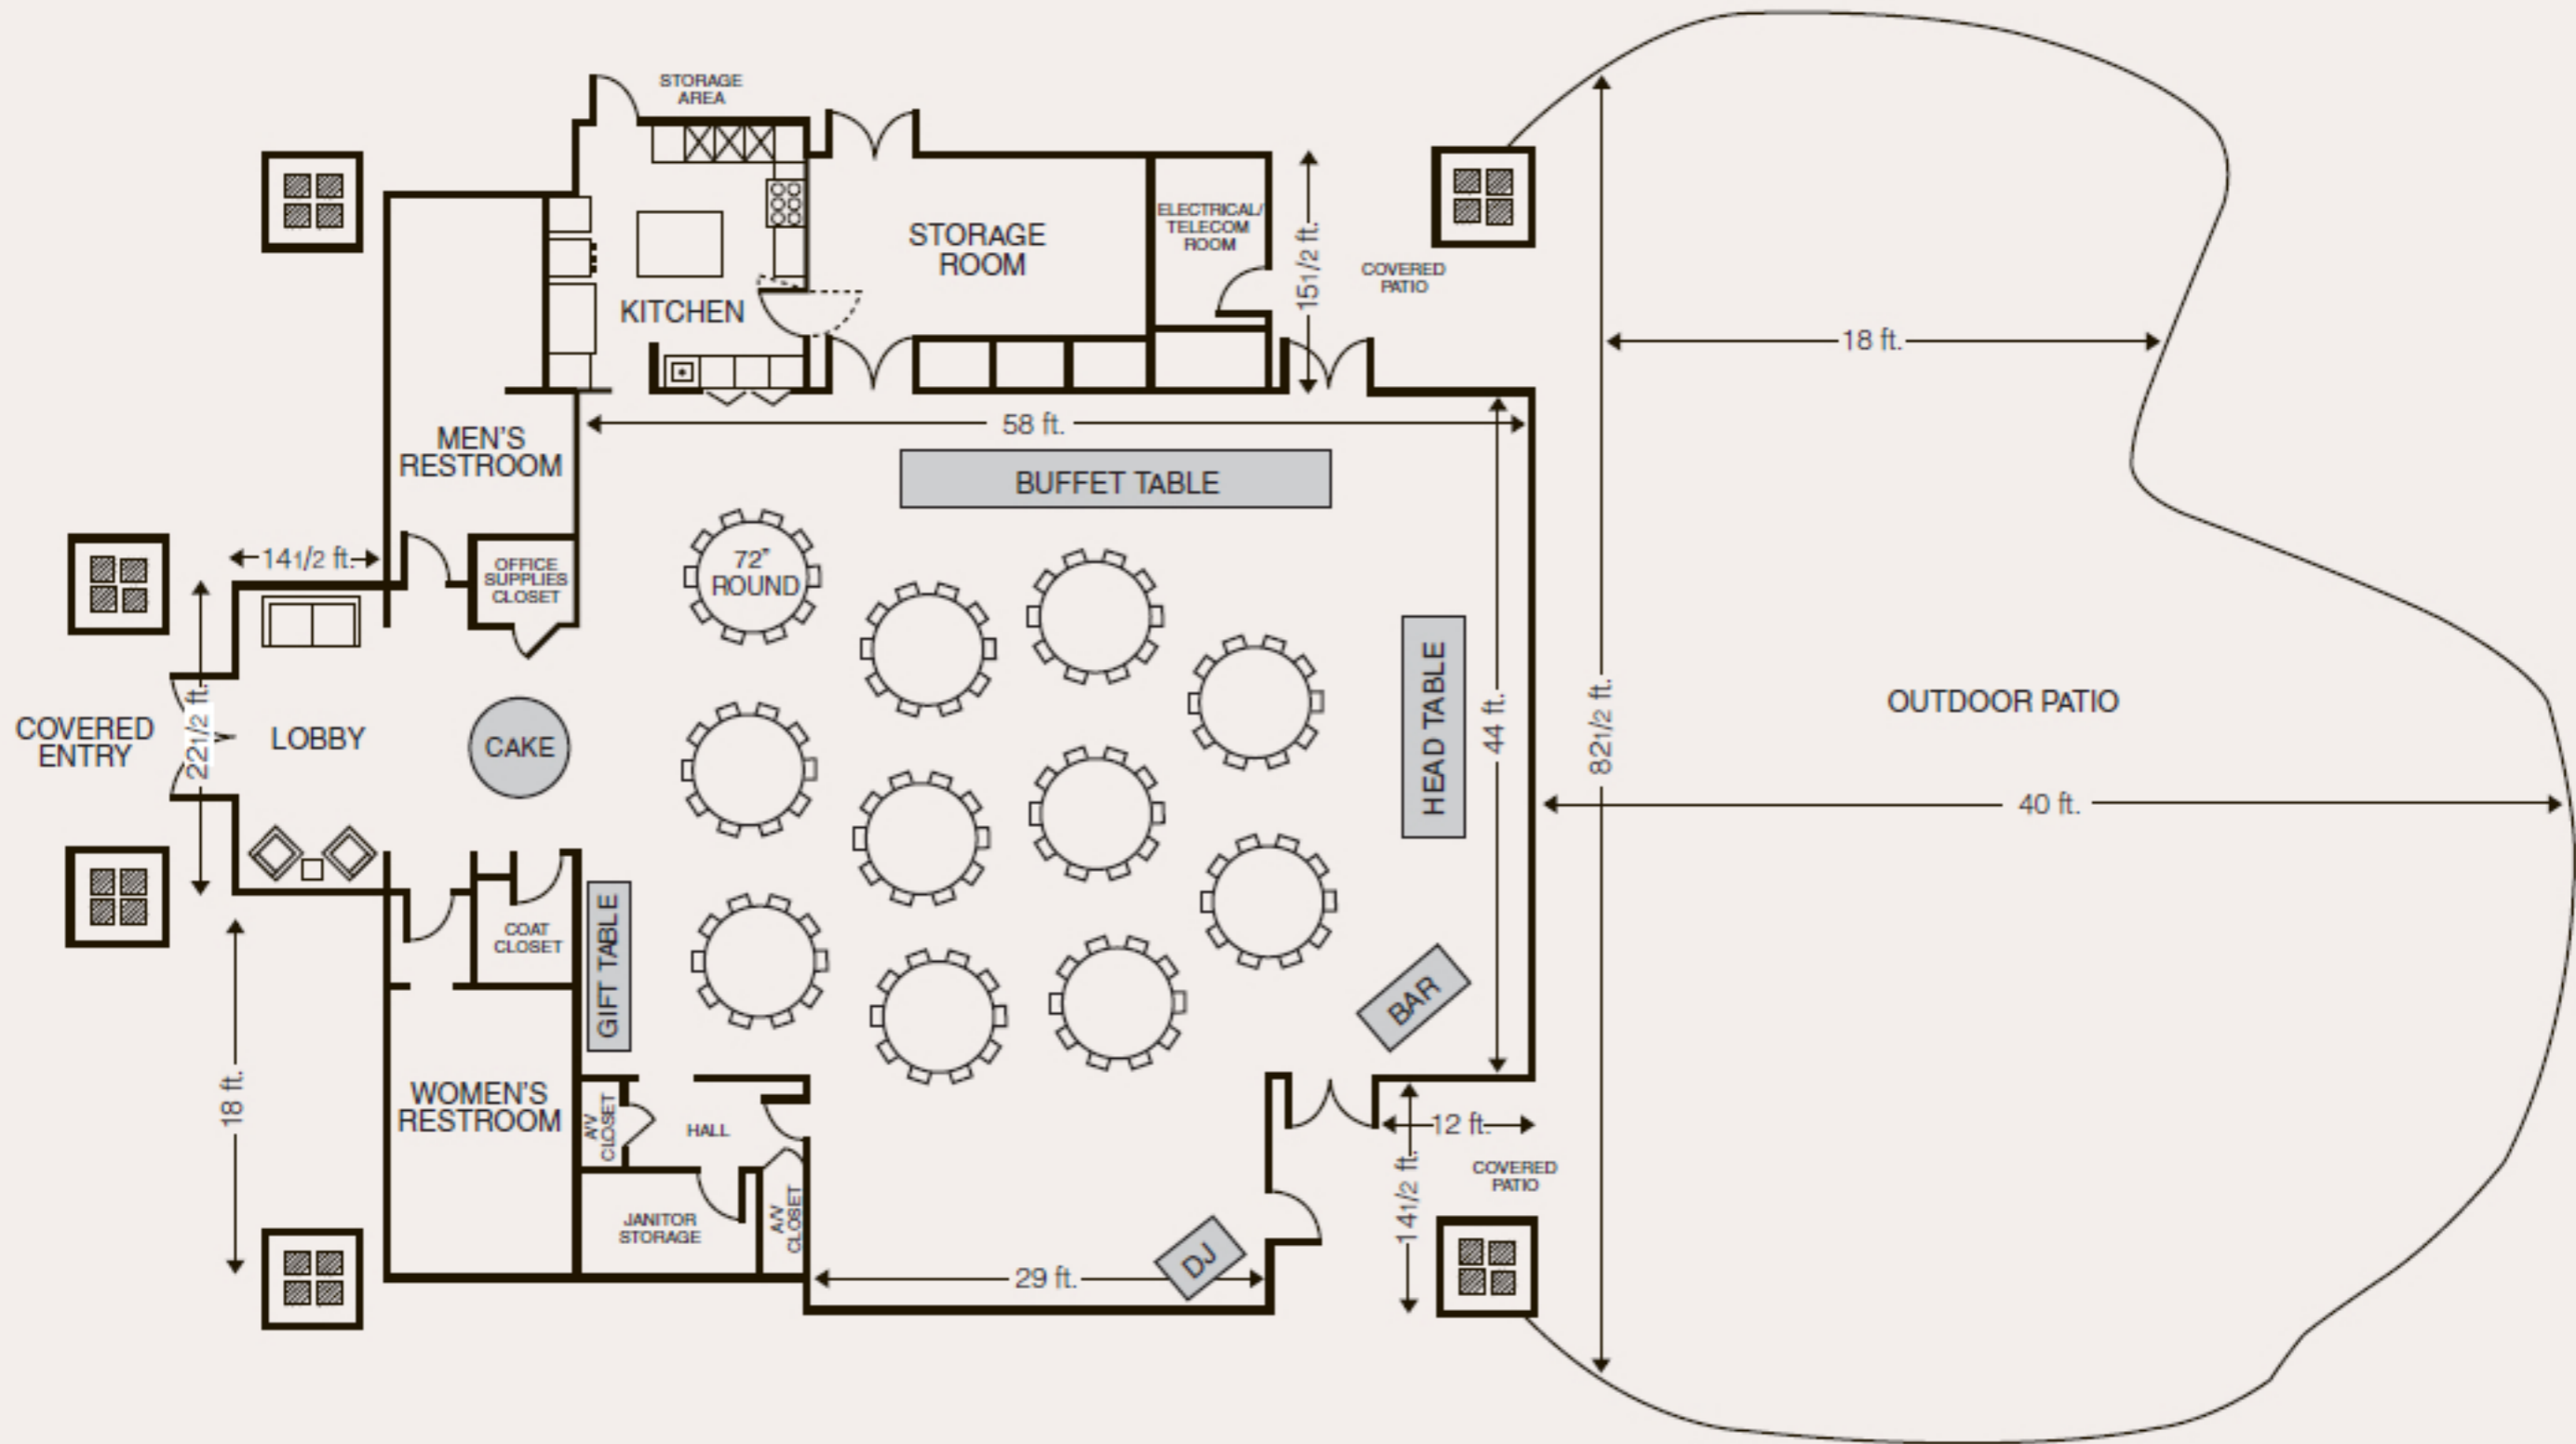

Typical layout up to 50 guests

Donovan Pavilion
VAIL

Typical layout 51-99 guests

Donovan Pavilion
VAIL

Typical layout 100-149 guests

Donovan Pavilion
V A I L

Typical layout 150-199 guests

Donovan Pavilion
V A I L

Typical layout more than 200 guests

Donovan Pavilion
V A I L

 *Typical layout outdoor patio*

Donovan Pavilion
V A I L