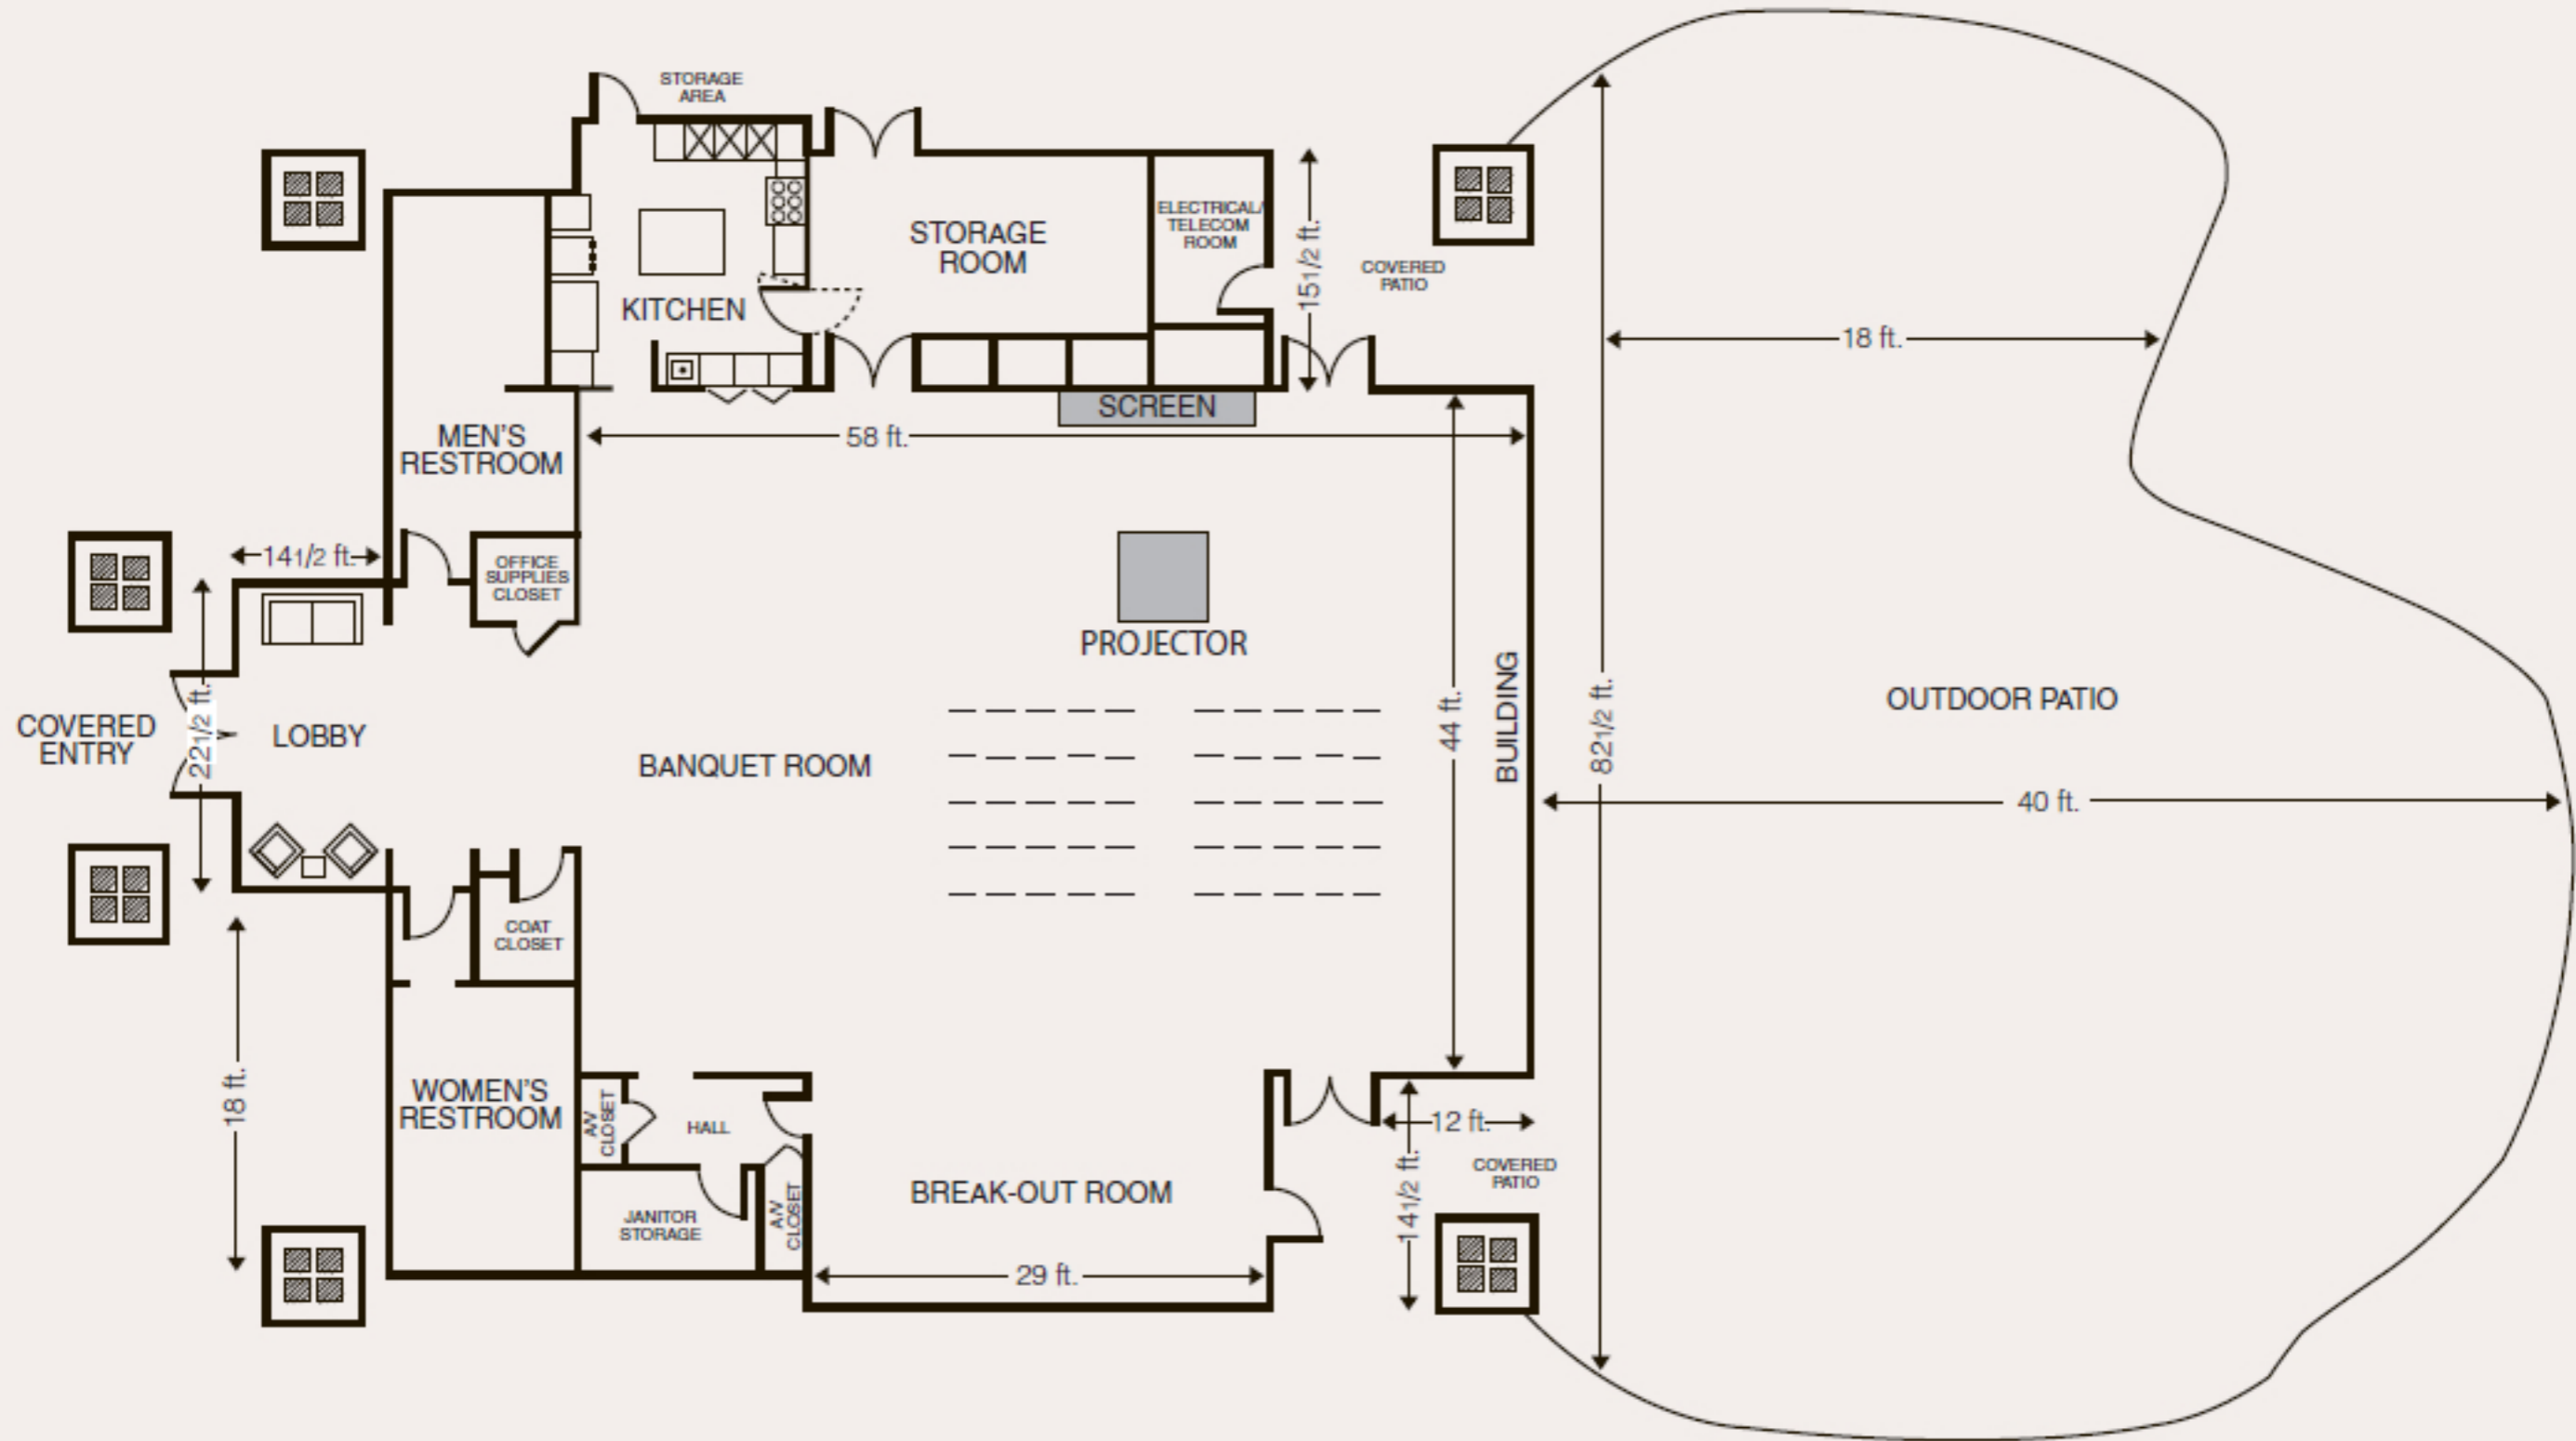

Typical layout up to 50 guests

Donovan Pavilion
VAIL

Typical layout 51-99 guests

Donovan Pavilion
VAIL

Typical layout 100-149 guests

Donovan Pavilion
V A I L

Typical layout 150-199 guests

Donovan Pavilion
V A I L

Typical layout more than 200 guests

Donovan Pavilion
V A I L

 *Typical layout outdoor patio*

Donovan Pavilion
V A I L