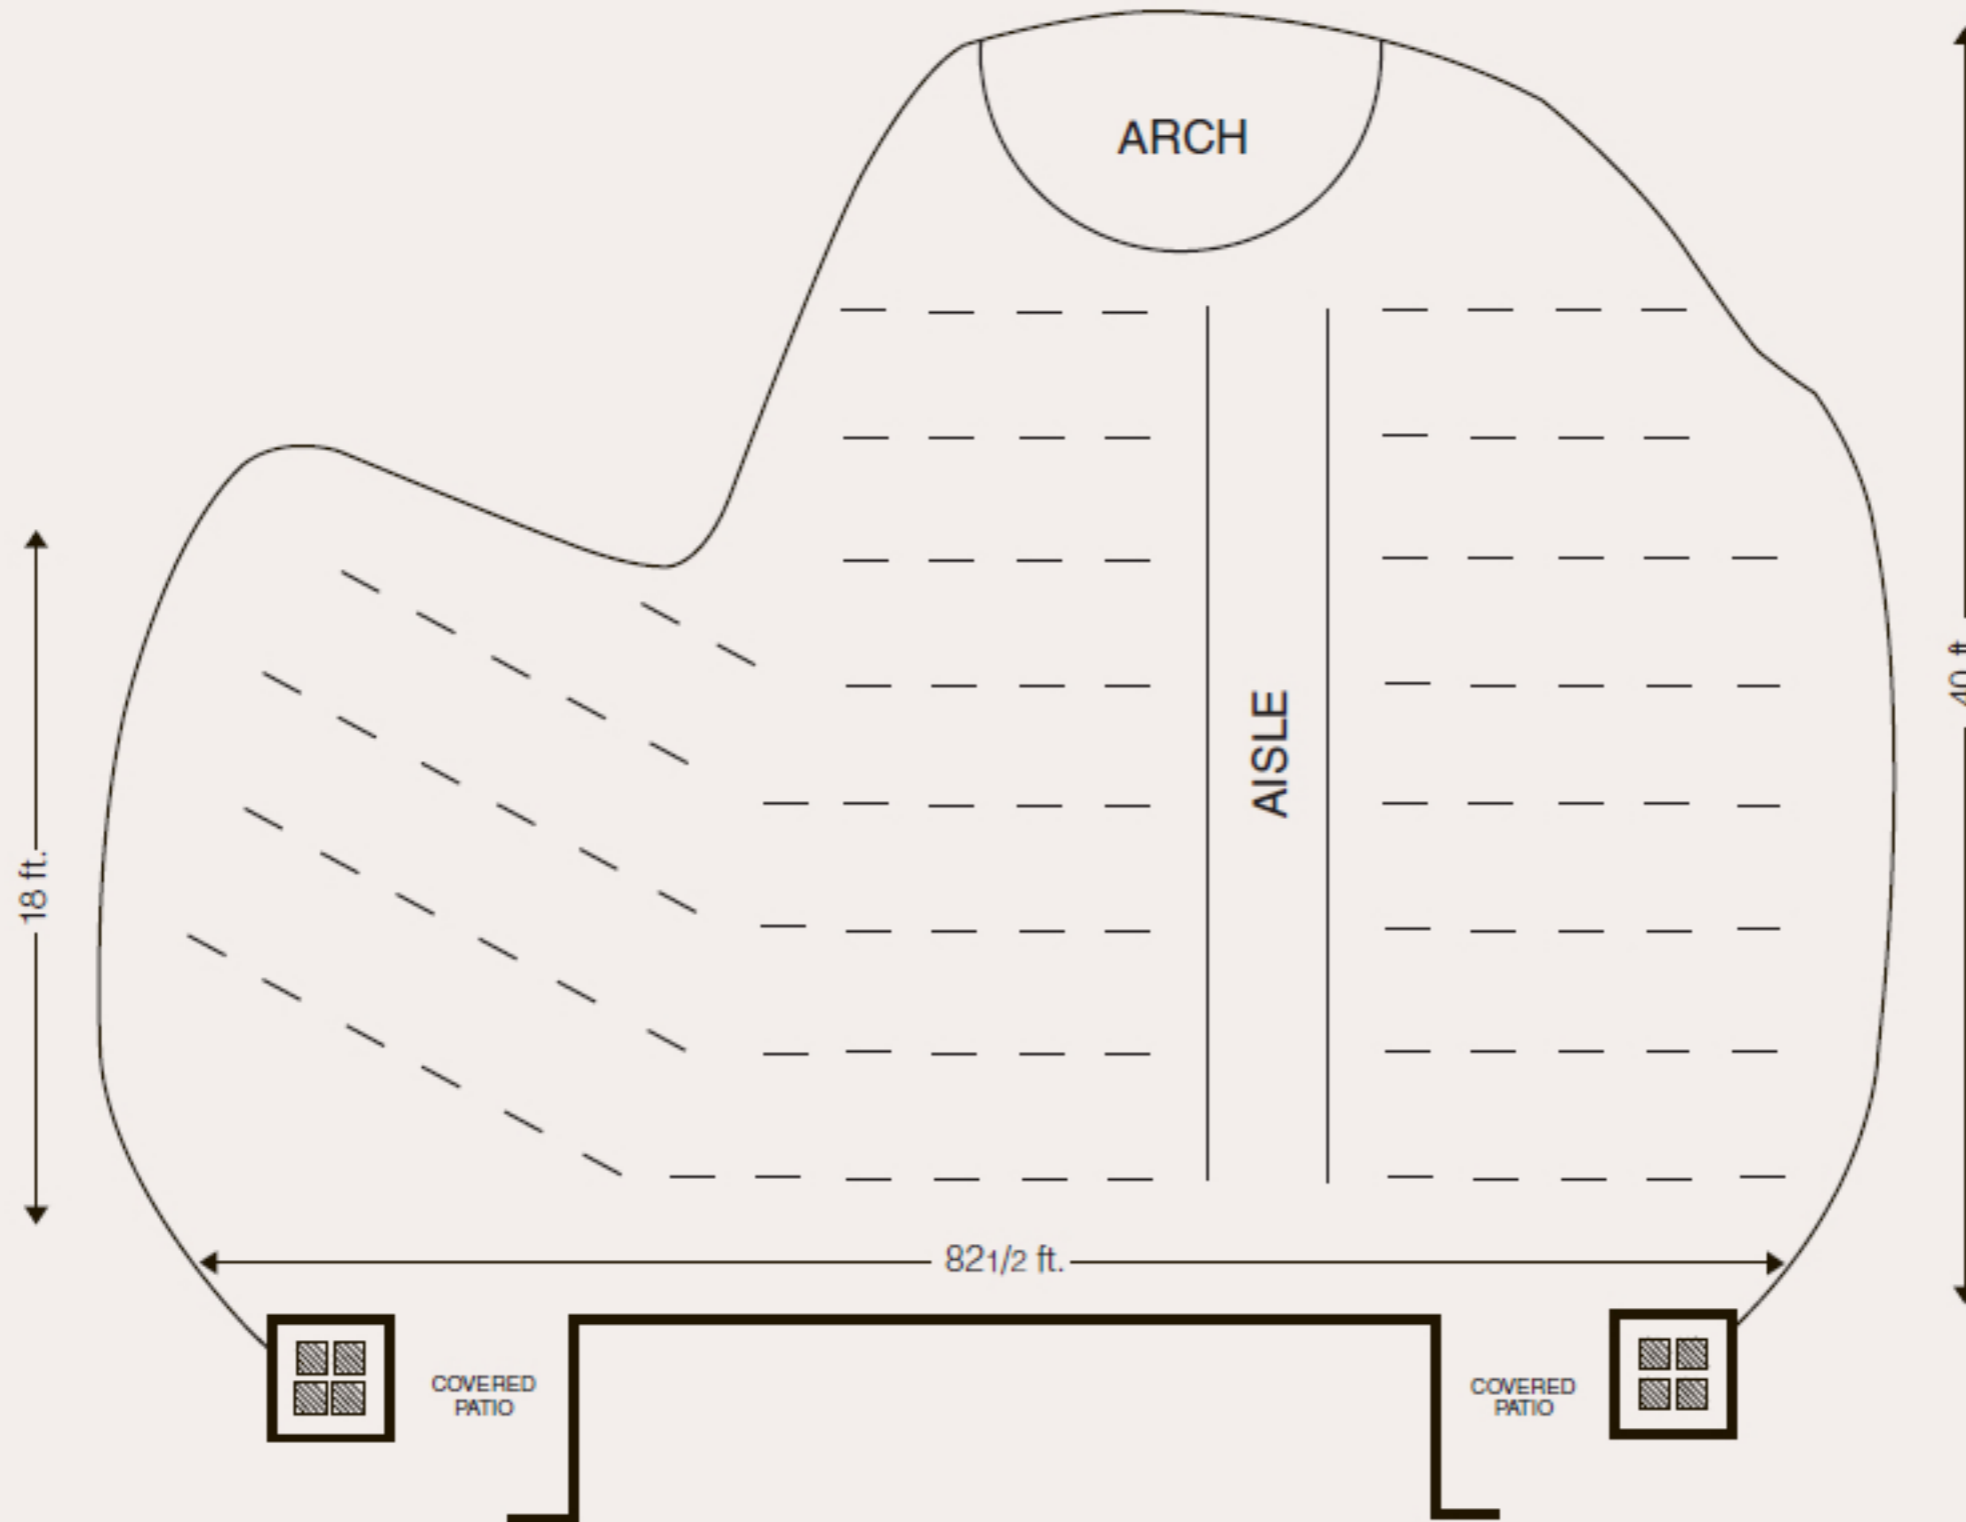

Typical layout up to 50 guests

Donovan Pavilion
VAIL

Typical layout 51-99 guests

Donovan Pavilion
VAIL

Typical layout 100-149 guests

Donovan Pavilion
V A I L

Typical layout 150-199 guests

Donovan Pavilion
V A I L

Typical layout more than 200 guests

Donovan Pavilion
V A I L

 *Typical layout outdoor patio*

Donovan Pavilion
V A I L