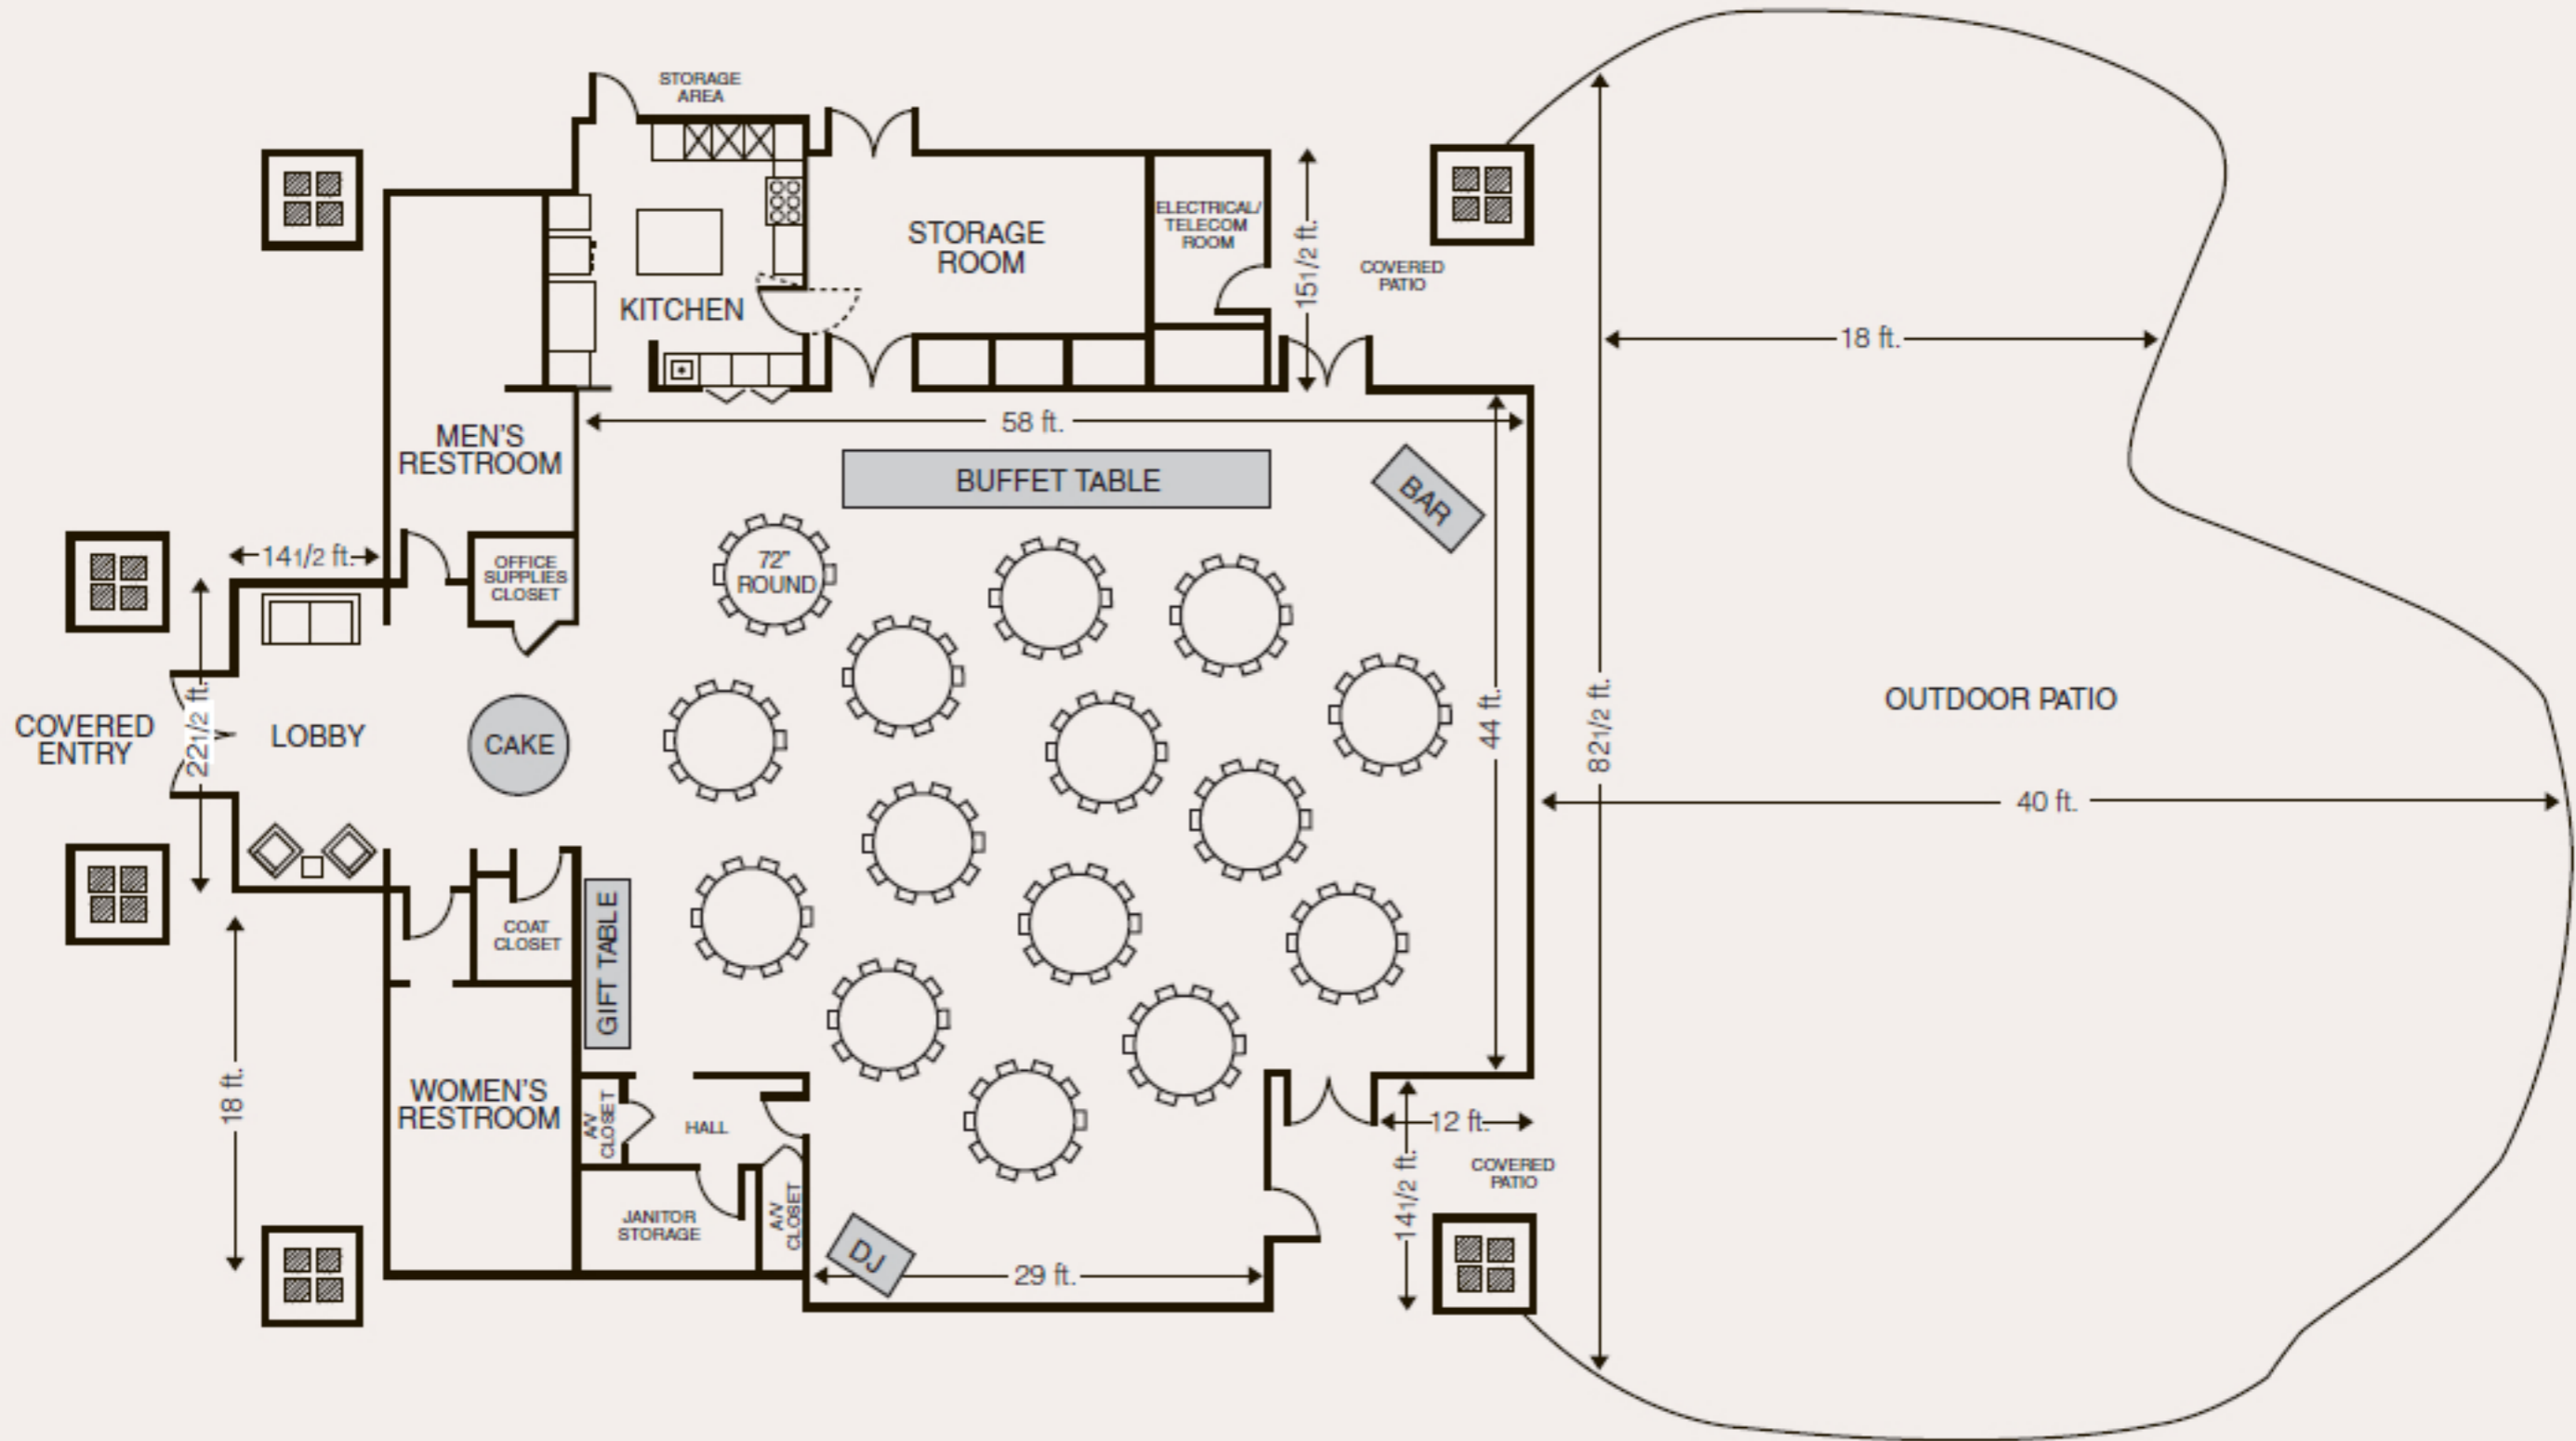

Typical layout up to 50 guests

Donovan Pavilion
VAIL

Typical layout 51-99 guests

Donovan Pavilion
VAIL

Typical layout 100-149 guests

Donovan Pavilion
V A I L

Typical layout 150-199 guests

Donovan Pavilion
V A I L

Typical layout more than 200 guests

Donovan Pavilion
V A I L

 *Typical layout outdoor patio*

Donovan Pavilion
V A I L