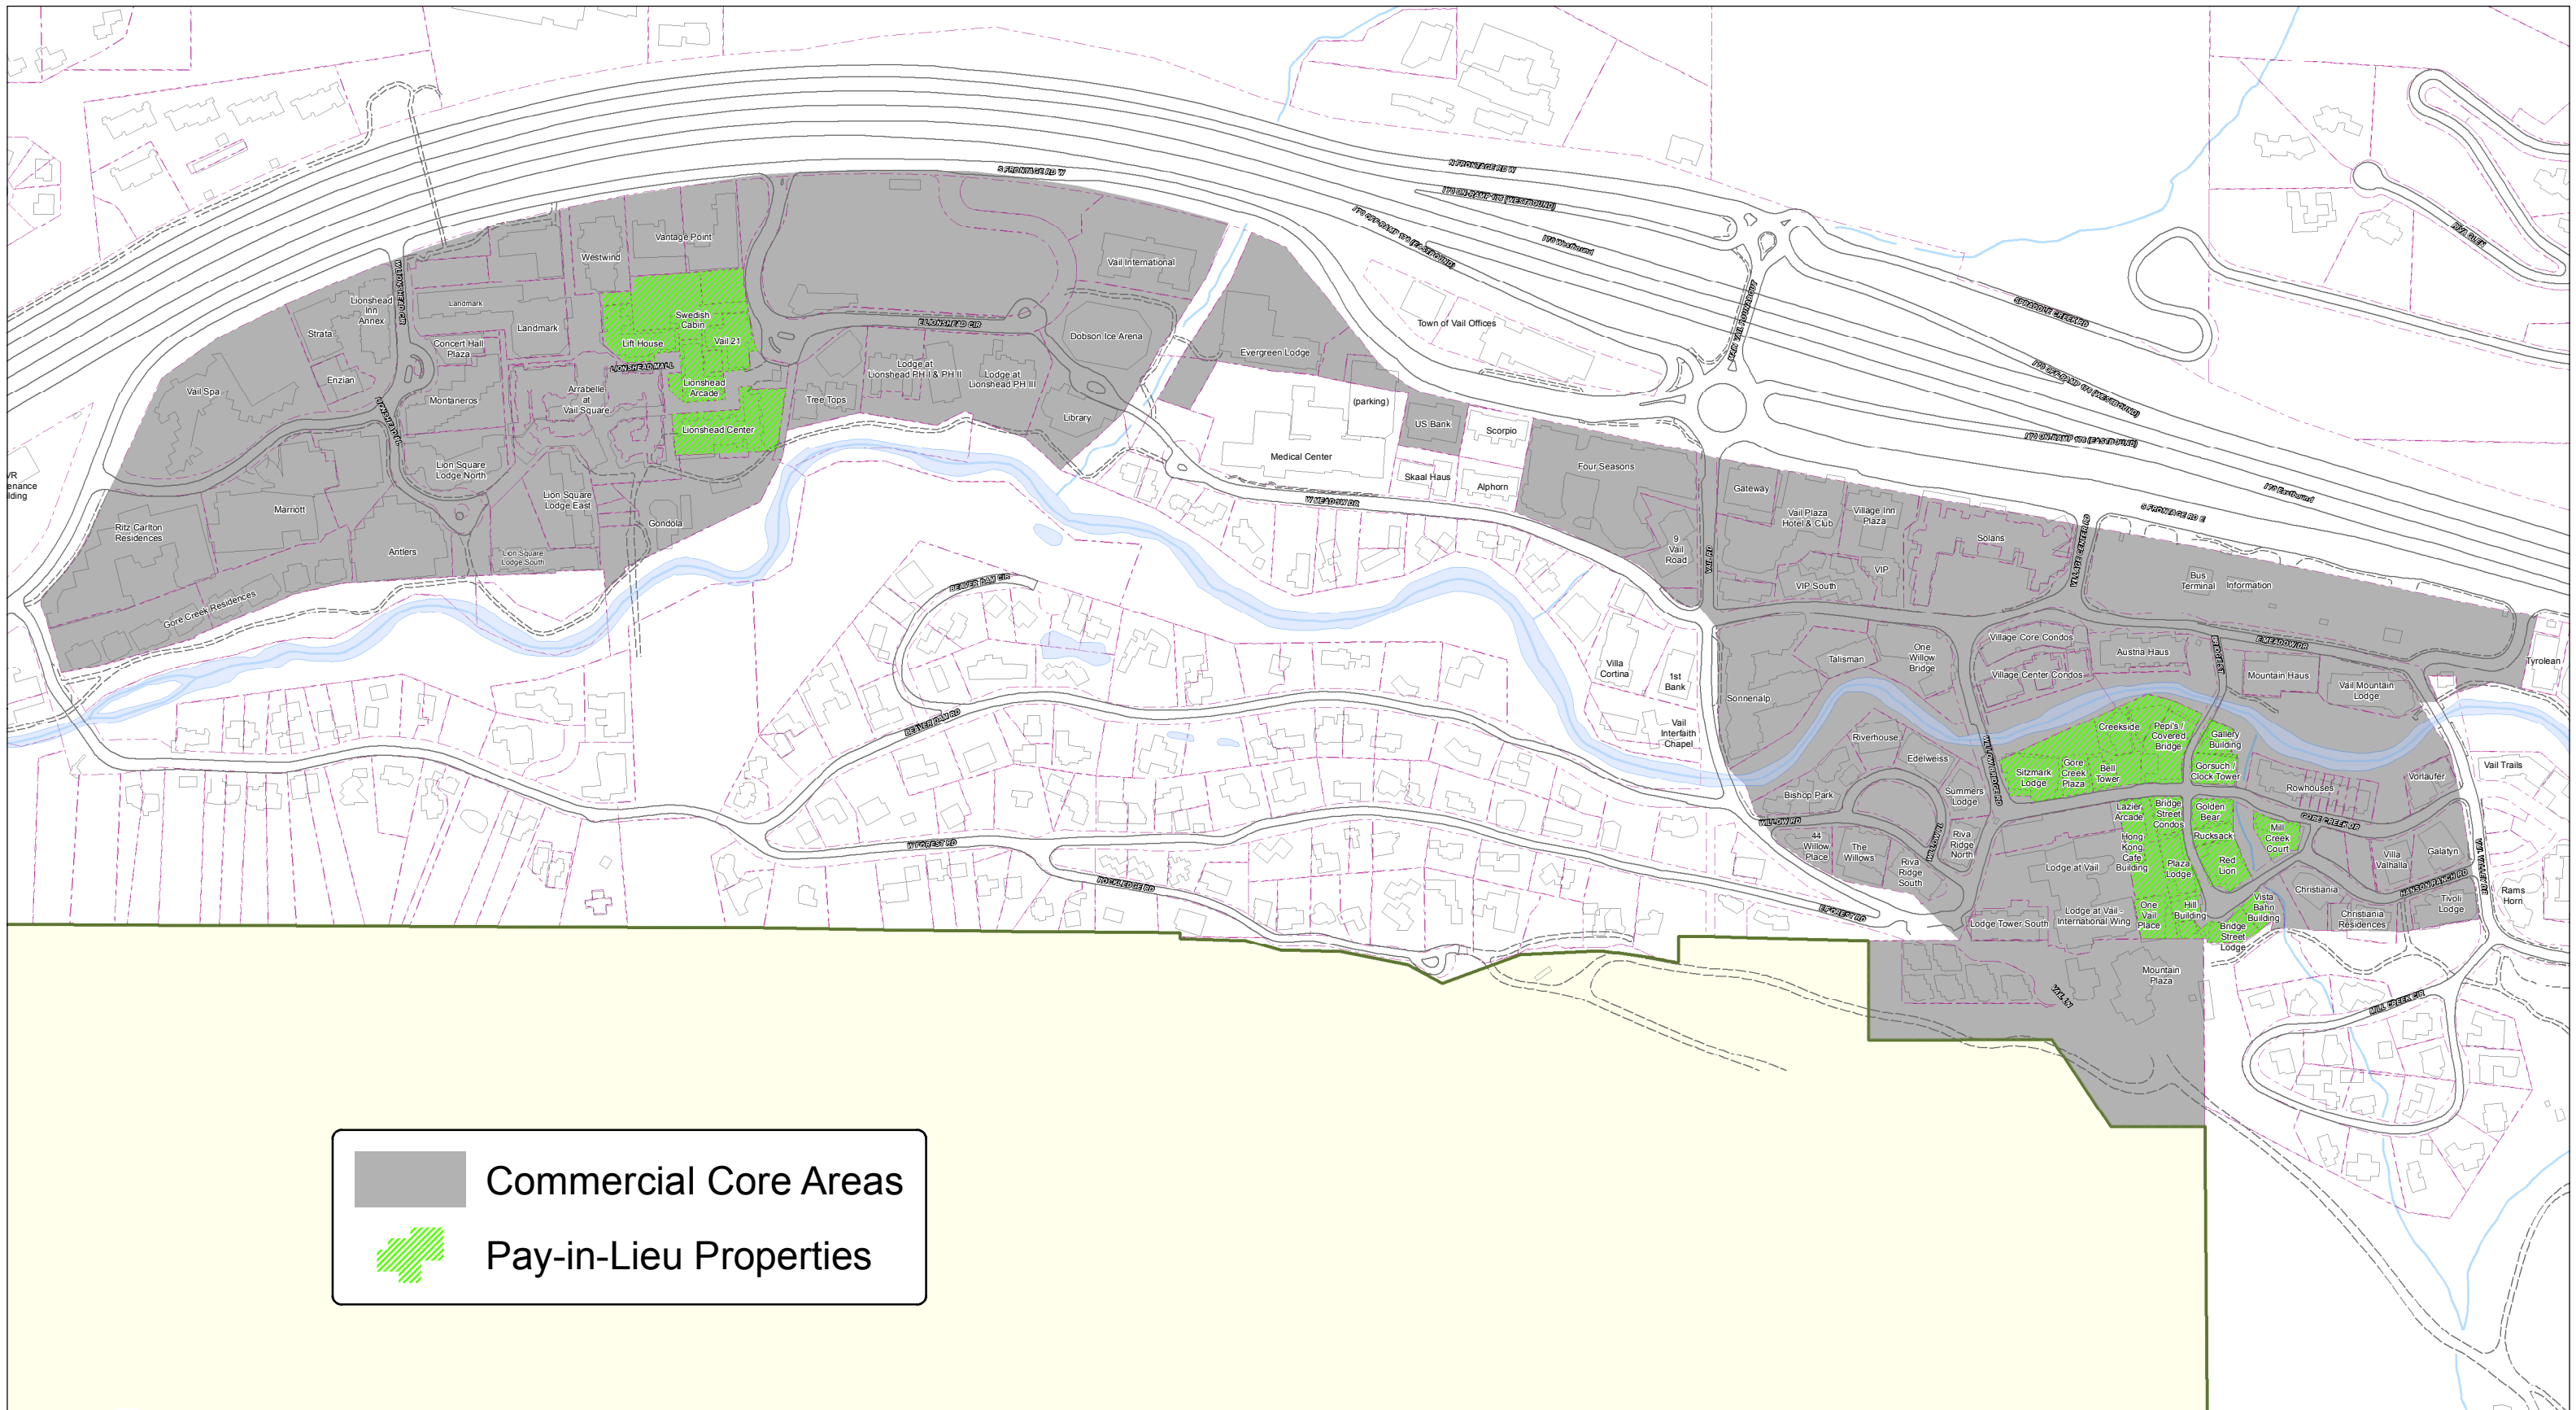

Core Area Parking Map

- Commercial Core Areas
- Pay-in-Lieu Properties

This map was created by the Town of Vail GIS Team. Use of this map should be for general purposes only. The Town of Vail does not warrant the accuracy of the information contained herein. (where shown, parcel line work is approximate)

Last Modified: April 28, 2021