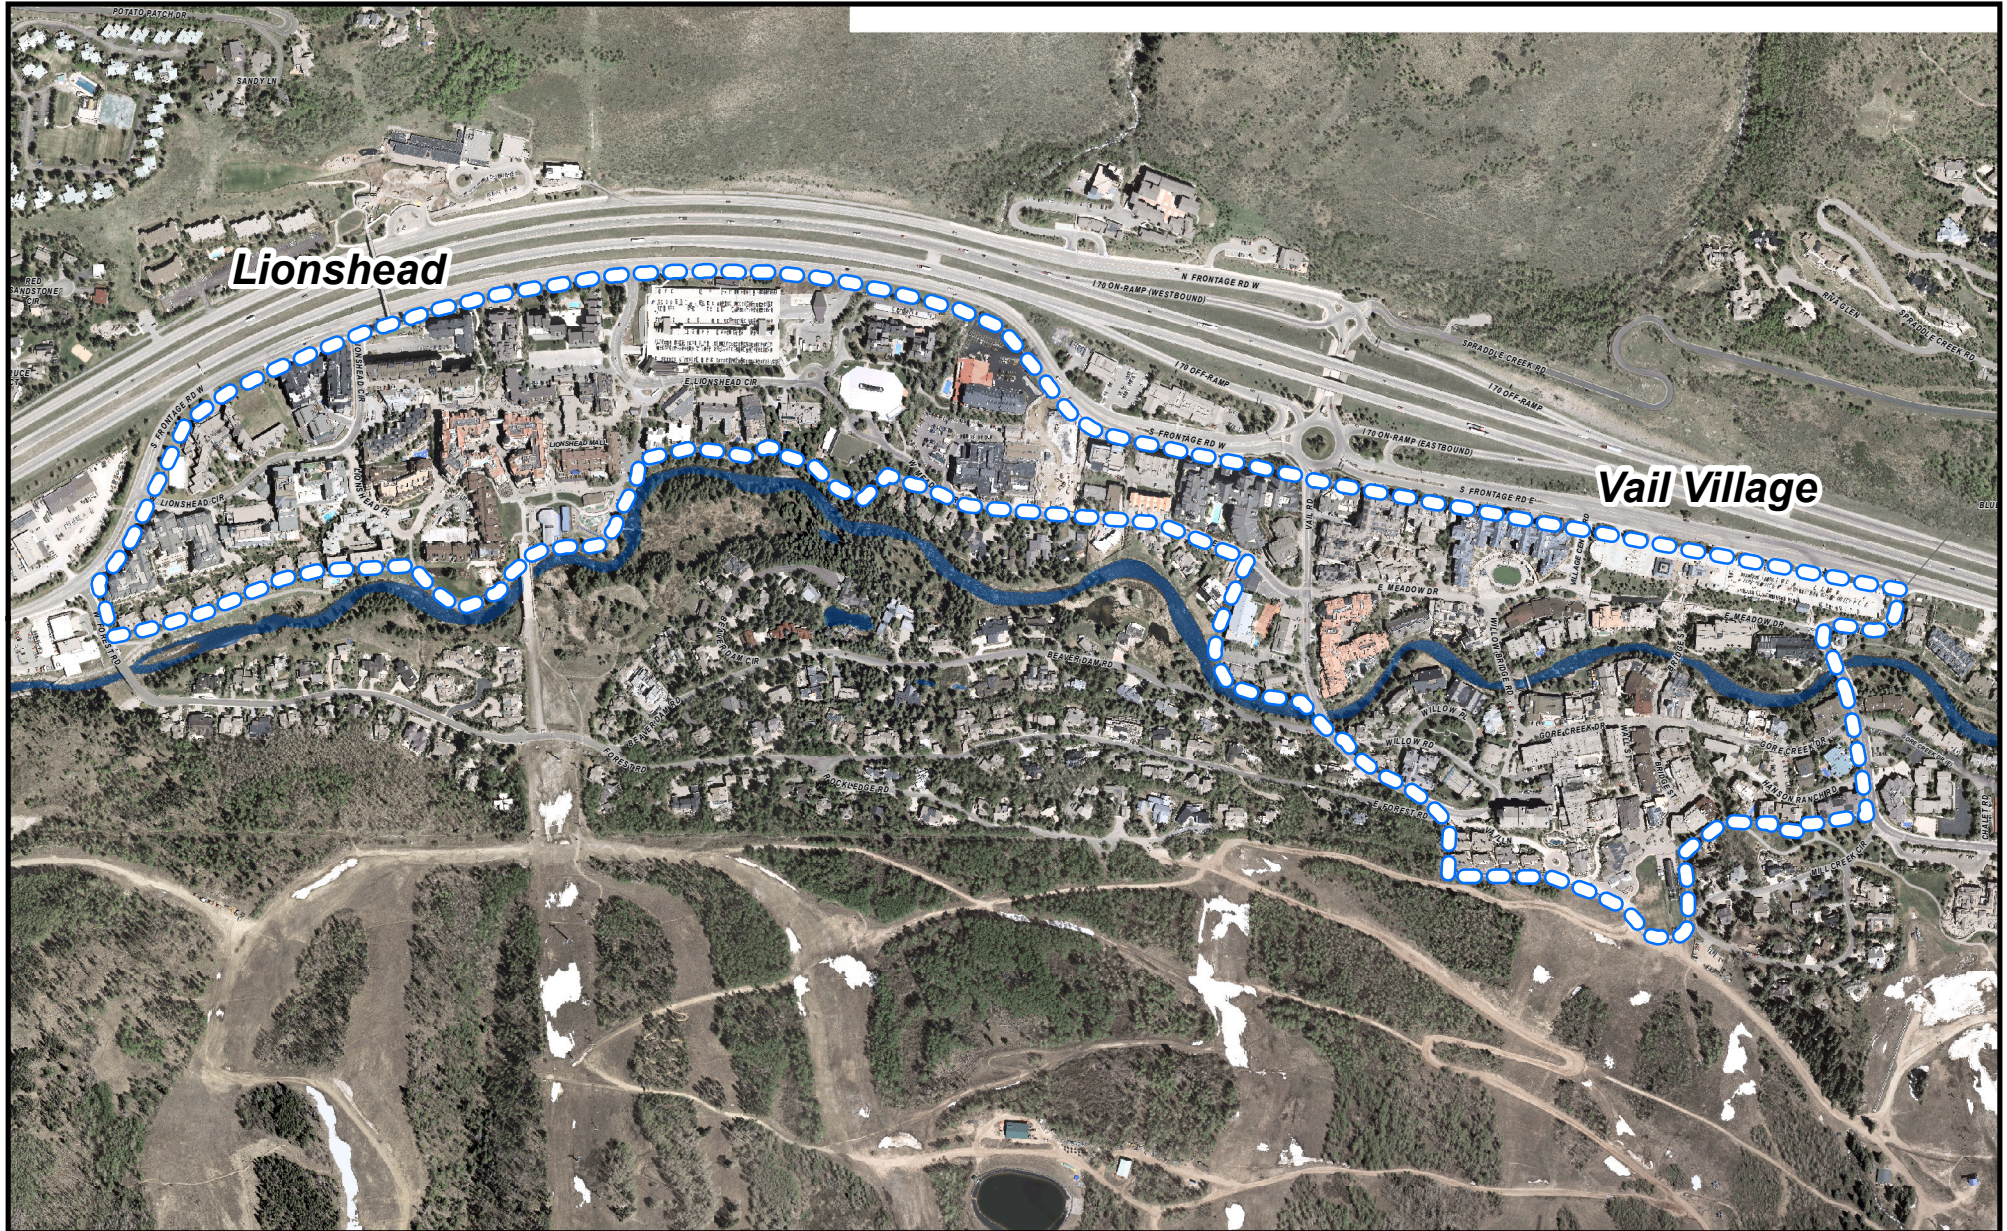

Village Core Map

Last Modified: June 13, 2022