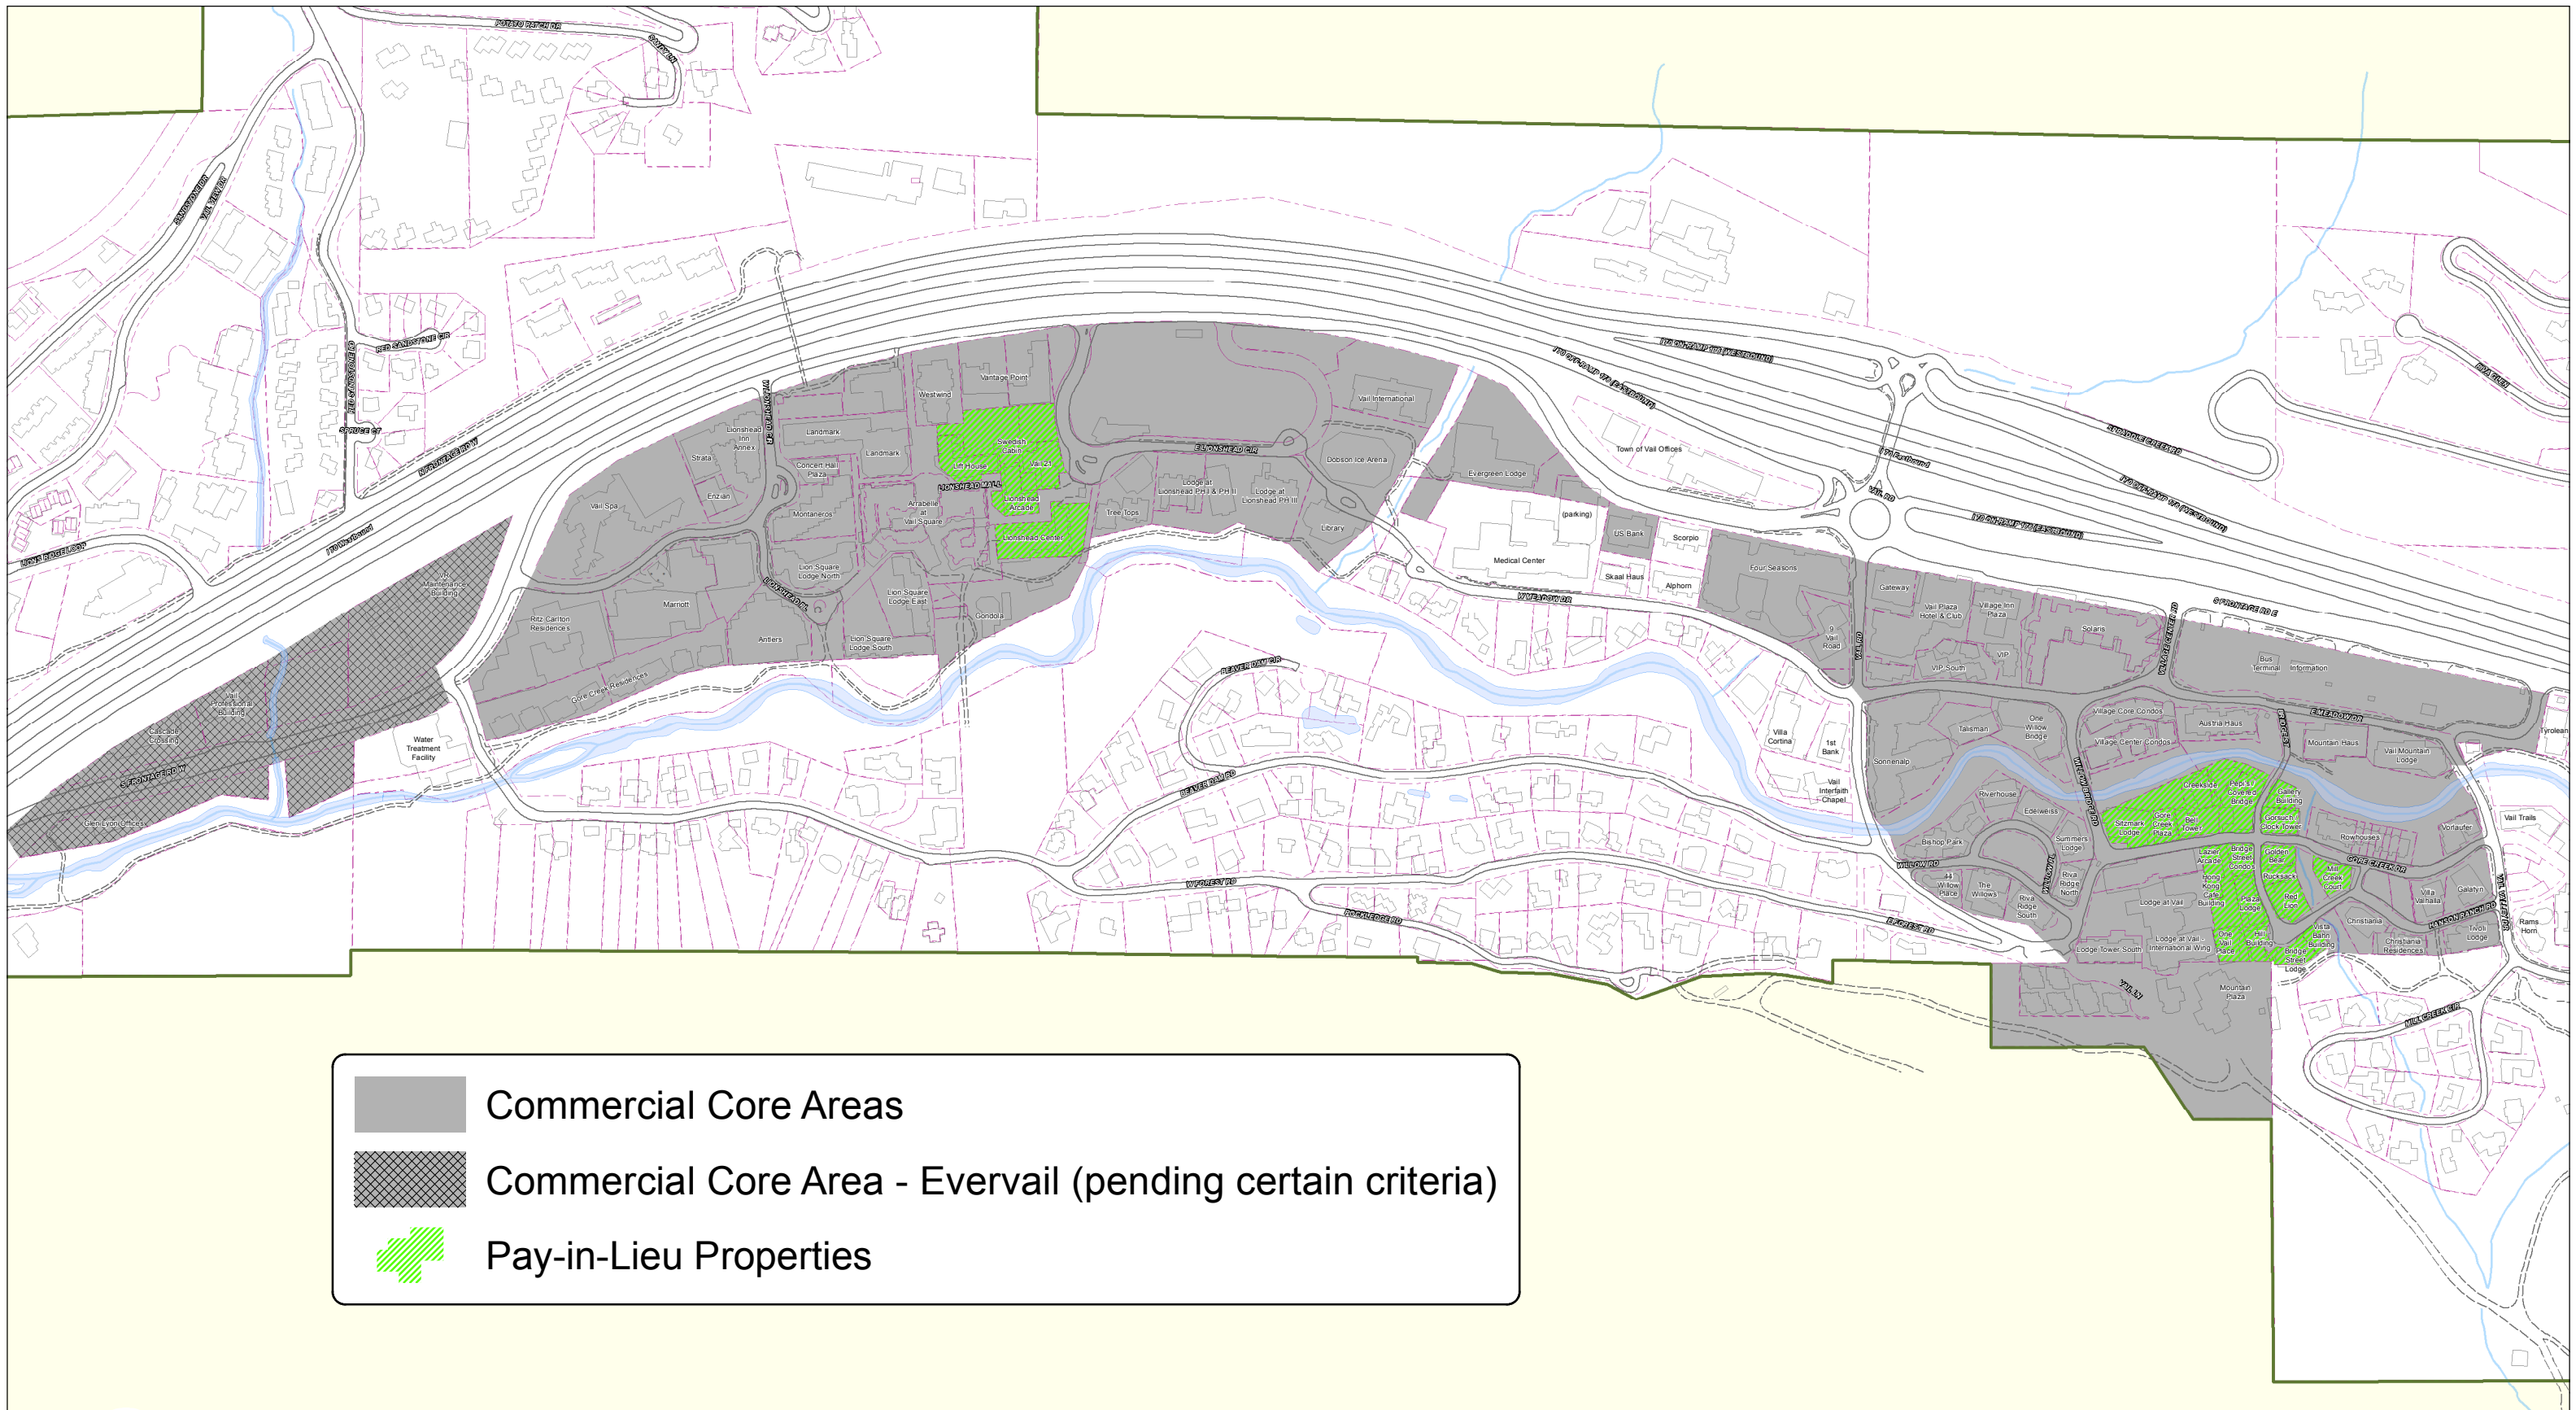

# Core Area Parking Map

	Commercial Core Areas
	Commercial Core Area - Evervail (pending certain criteria)
	Pay-in-Lieu Properties

This map was created by the Town of Vail GIS Team. Use of this map should be for general purposes only. The Town of Vail does not warrant the accuracy of the information contained herein. (where shown, parcel line work is approximate)

Last Modified: January 12, 2018