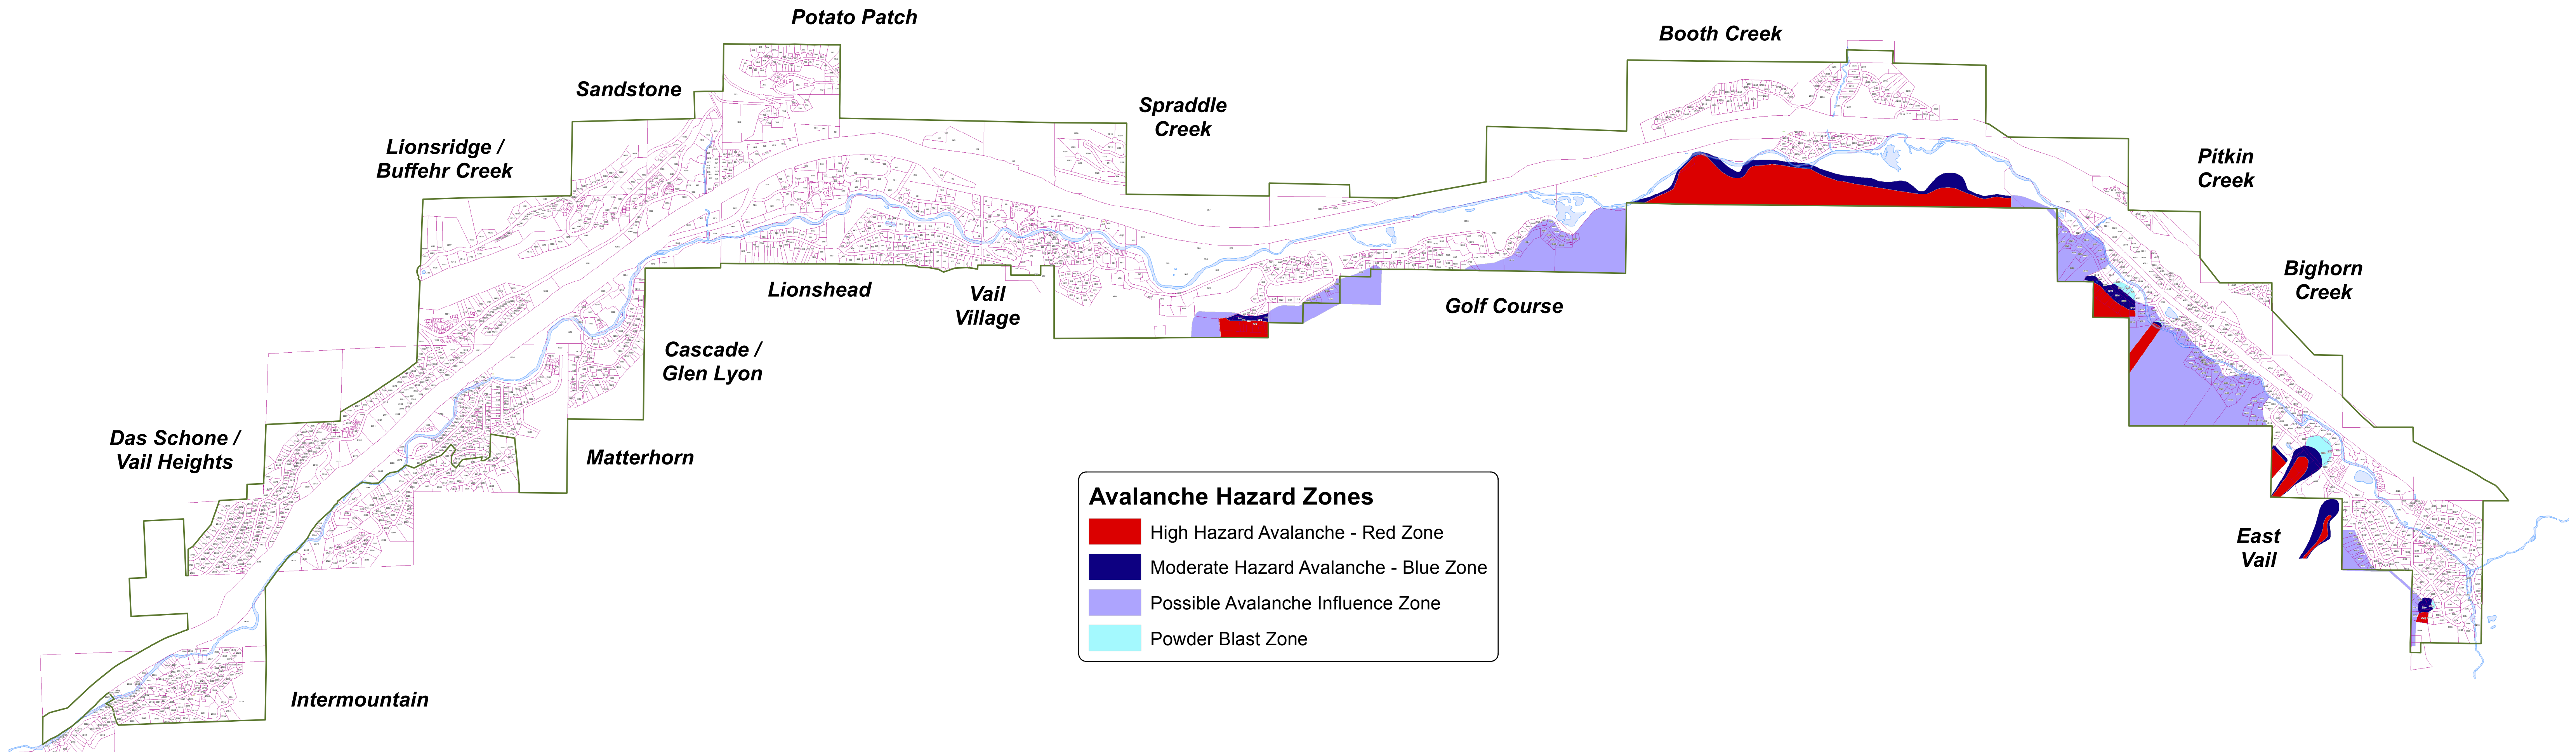

Official Avalanche Hazard Map

Town of Vail, Colorado

Avalanche Hazard Zones

- High Hazard Avalanche - Red Zone
- Moderate Hazard Avalanche - Blue Zone
- Possible Avalanche Influence Zone
- Powder Blast Zone

This map was produced by the Town of Vail GIS Division. Use of this map should be for general purposes only. The Town of Vail does not warrant the accuracy of the information contained herein. (where shown, parcel line work is approximate)

Official Town of Vail
Avalanche Hazard Map
Adopted by Town Council
Resolution No. 13, Series of 2000
October 17, 2000
Map updated: March 5, 2014