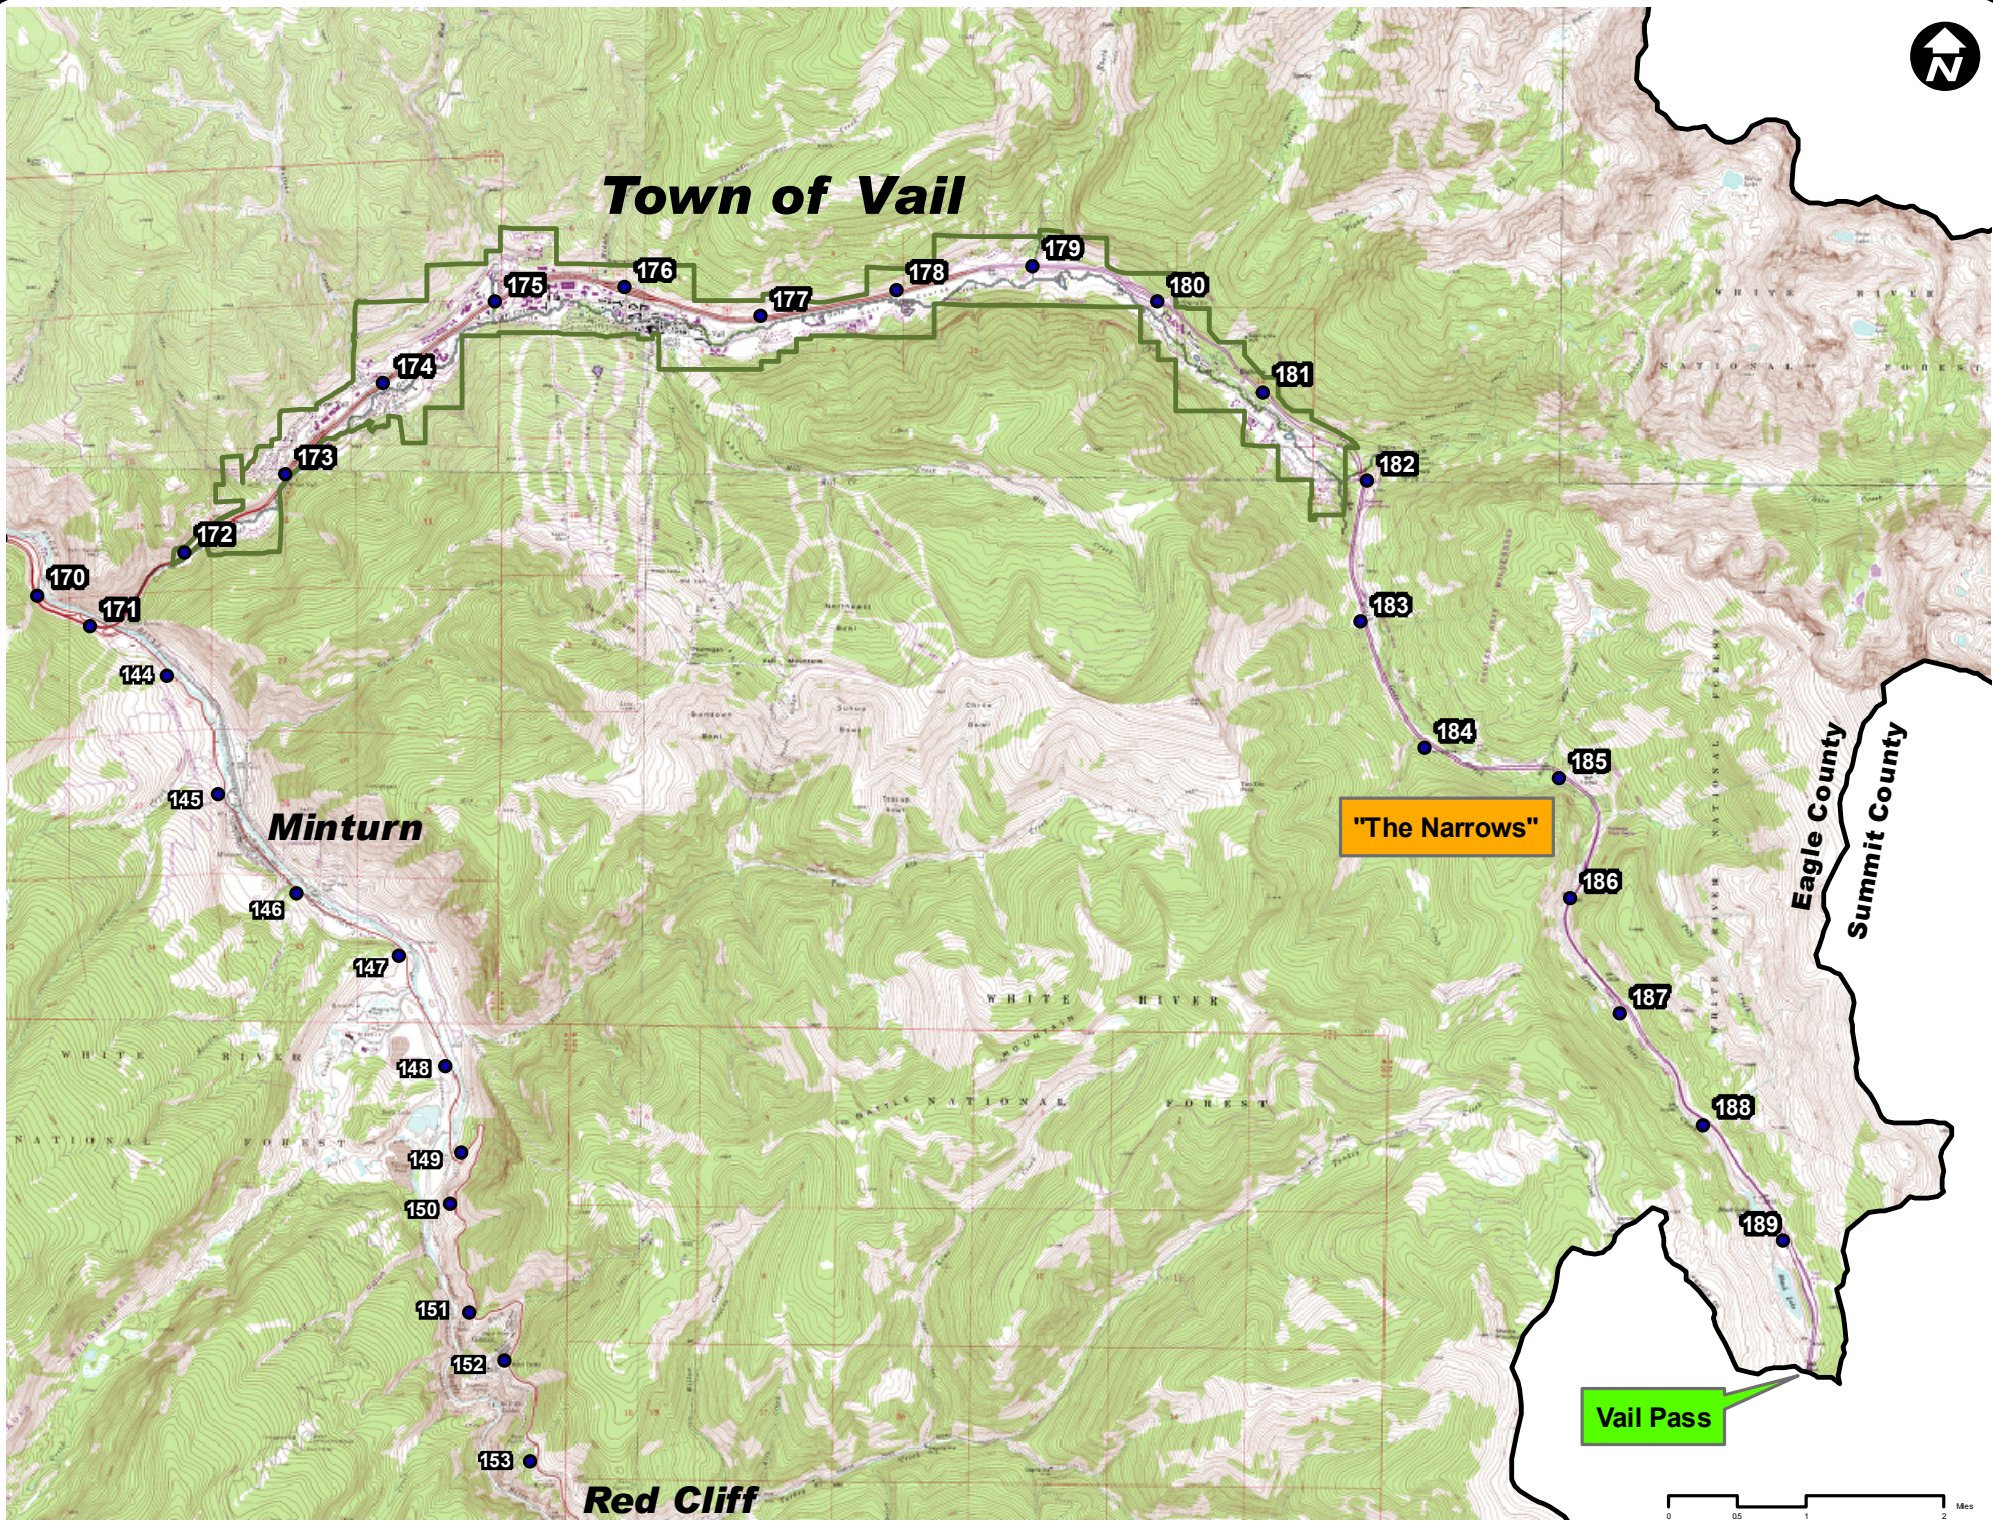

Town of Vail

"The Narrows"

Vail Pass

Eagle County
Summit County

0 0.5 1 2 Miles