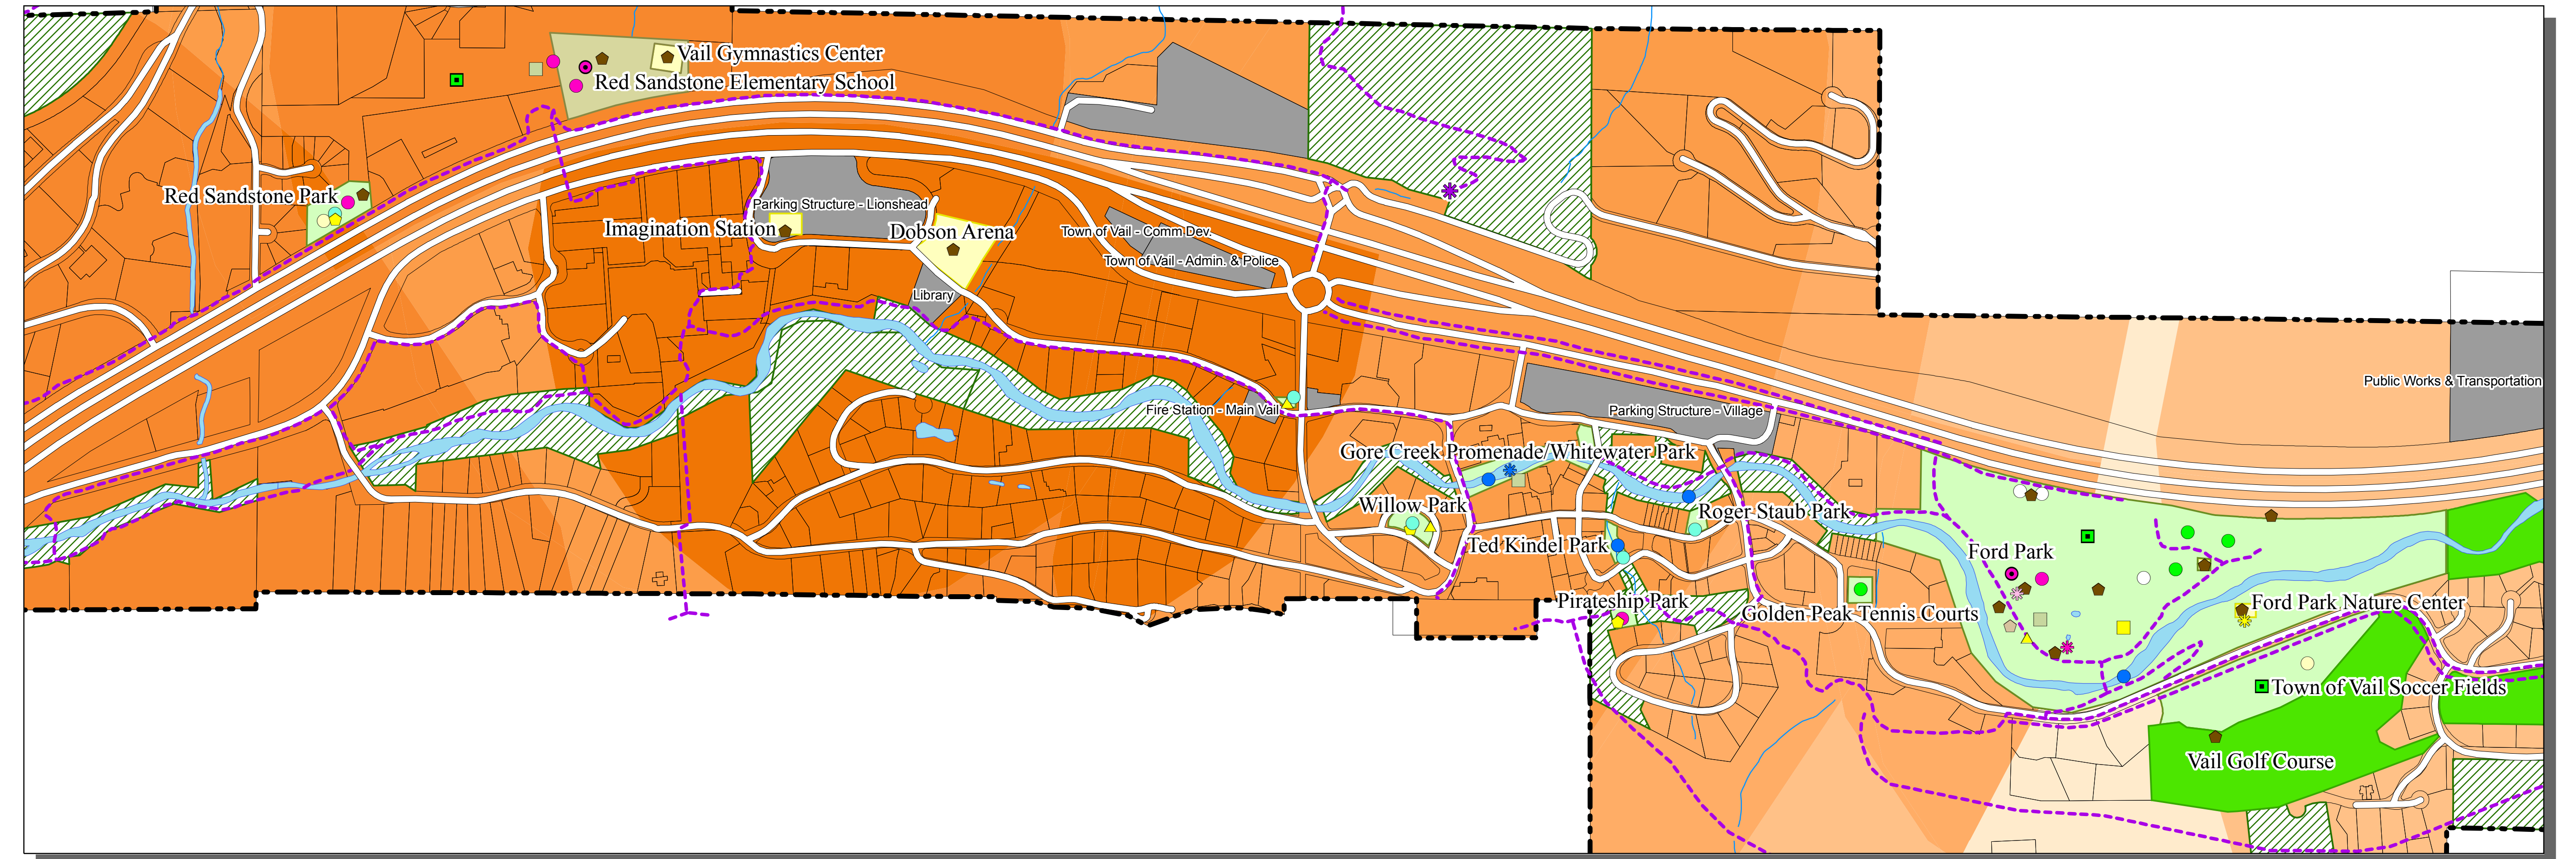

GRASP® PERSPECTIVE - ACCESS TO INDOOR COMPONENTS

LEGEND

GRASP® Inventory

- ◆ Alpine Garden
- Amphitheater
- Ballfield
- Basketball
- Disk Golf
- ◆ Driving Range
- Fitness Path
- ◇ Golf
- ★ Interpretive Path
- Multipurpose Field
- ⊕ Natural Area
- ▲ Off Leash Area
- Open Turf
- Open Water
- Passive Area
- Picnic Area
- Play Pad
- Playground
- ▲ Public Art
- Shelter
- Structure
- Tennis
- Volleyball - Sand
- ★ Whitewater Park

Recreation Lands & Facilities GRASP® Perspective - Access To Indoor Components

- Park
 - Golf Course
 - Indoor Facility
 - Unclassified Park Land
 - Public School
 - Private School
 - ◆ Trailheads - USFS
 - Trail Network
- Low GRASP Value = 4.40
- High GRASP Value = 51.10

Map Scale In Miles - Primary Frame

Map Produced For Town Of Vail & Vail Recreation District - Eagle County, Colorado - By The GRASP® Team
 This Map Is Intended For Planning & Discussion Purposes Only - Please Refer To The Project Document For Map Details
 Legend Elements May Vary In Size From Those Shown On Map
 GIS Data Sources May Include: Eagle County, Town of Vail, US Census, ESRI, GRASP® Team
 Copyright© 2007 Town Of Vail & Vail Recreation District - Map Revised - February 2007